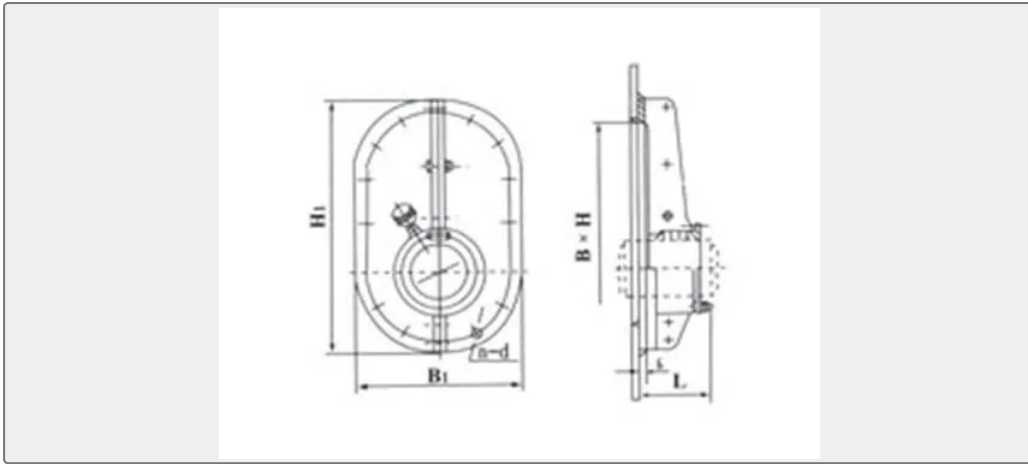

D	L1	L2	H	H1	H2	b	d1	d2	d2	c1	c2	d1	d	z	Type