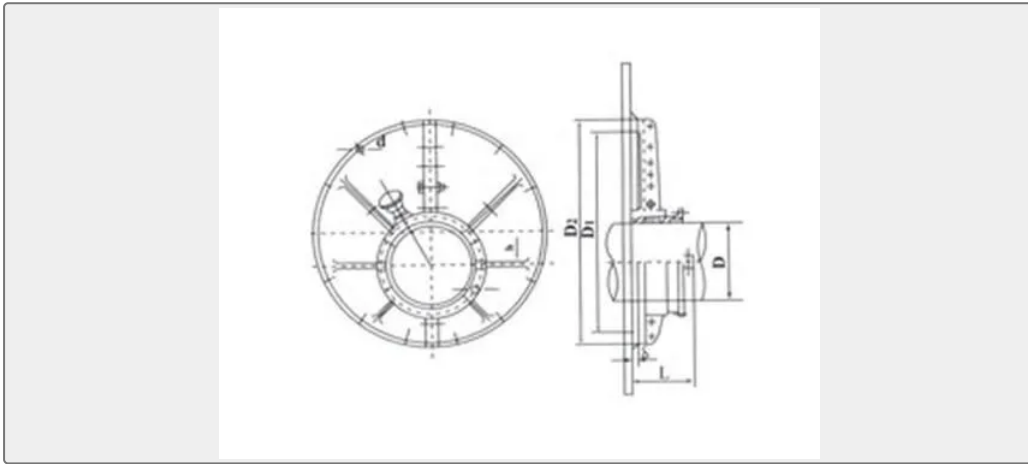

D	L1	L2	H	H1	H2	b	d1	d2	d2	c1	c2	d1	d	z	Type