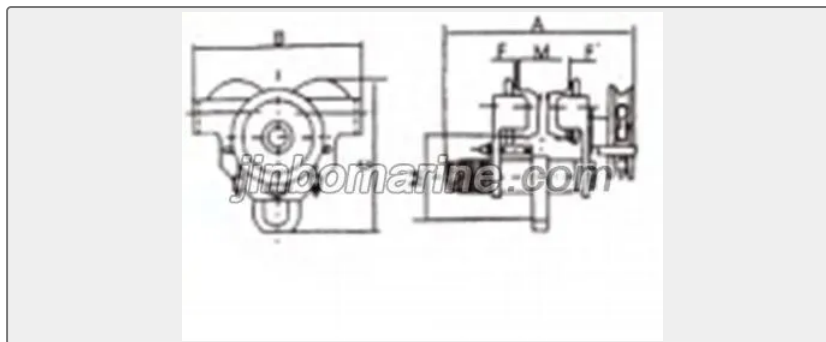

Model	Capacity(ton)	Proof load (ton)	Minimun revoing radus(mm)	Dimensions(mm)					Fits Beam(mm)	N.W.(kg)
				A	B	C	H	F		
GCLF-1	1	1.25	1	2 4 2	2 3 0	2 1 1	1 1 5	≈ 3	46-203	10
GCLF-2	2	2.25	1.1	2 8 0	2 7 0	2 3 6	1 3 0	≈ 3	88-203	15
GCLF-3	3	3.25	1.3	3 0 0	3 2 0	2 9 5	1 6 4	≈ 3	101-203	22
GCLF-5	5	5.25	1.4	3 1 6	3 5 0	3 3 4	1 7 7	≈ 3	114-203	38