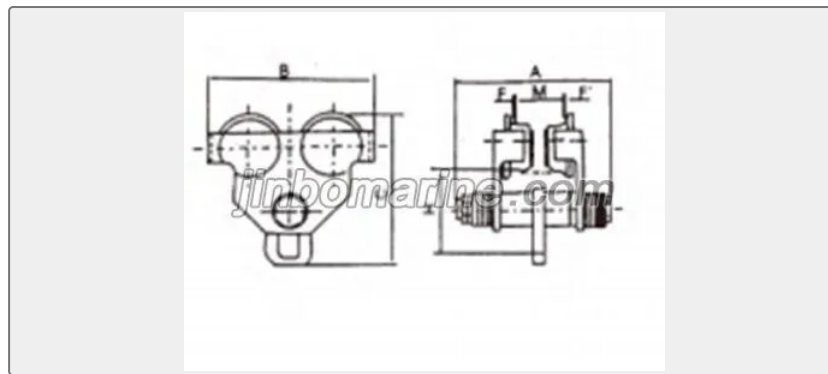

We can supply according to your requirement, drawings, class certificate needs, and delivery schedule.

Technical Specifications

Category	Marine Hoist	Model / SKU	GCTF-Series-Plain-Trolleys
Standard	EN	Weight / Size	GCTF Series Plain Trolleys Model Capacity(ton) Proof load (ton) Minimum revoing radus(mm) Dimensions(mm) Fits Beam(mm) N.W.(kg) A B C H F GCLF-1 1 1.25 1 242 230 211 115 ≈3 46-203 7.5 GCLF-2 2 2.25 1.1 280 270 236 130 ≈3 88-203 11 GCLF-3 3 3.25 1.3 300 320 295 164 ≈3 101-203 19 GCLF-5 5 5.25 1.4 316 350 334 177 ≈3 114-203 30
Certificate	ABS, LR, BV, DNVGL, NK, KR, IRS, RMRS, CCS	Warranty	12 Months unless specified otherwise
Origin	China		

China GCTF Series Plain Trolleys:

GCTF Series Plain Trolleys

Model	Capacity(ton)	Proof load (ton)	Minimun revoing radus(mm)	Dimensions(mm)					Fits Beam(mm)	N.W.(kg)
				A	B	C	H	F		
GCLF-1	1	1.25	1	2 4 2	2 3 0	2 1 1	1 1 5	≈ 3	46-203	7.5
GCLF-2	2	2.25	1.1	2 8 0	2 7 0	2 3 6	1 3 0	≈ 3	88-203	11
GCLF-3	3	3.25	1.3	3 0 0	3 2 0	2 9 5	1 6 4	≈ 3	101-203	19
GCLF-5	5	5.25	1.4	3 1 6	3 5 0	3 3 4	1 7 7	≈ 3	114-203	30