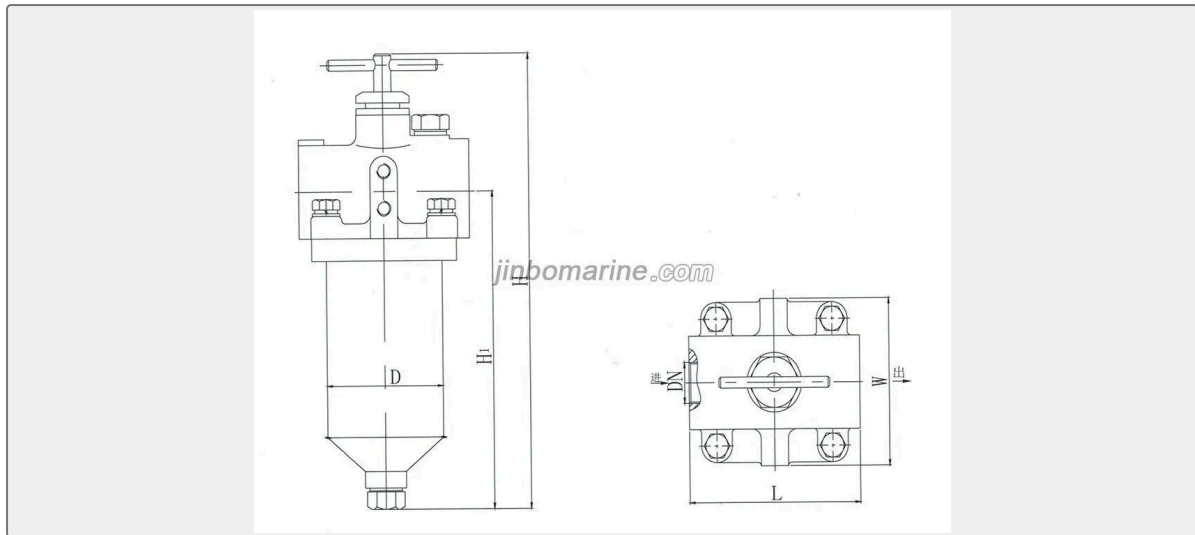

We can supply according to your requirement, drawings, class certificate needs, and delivery schedule.

Technical Specifications

Category	Filter	Model / SKU	GPL1-2-Fuel-Filter
Weight / Size	GPL1/2 Fuel Filter Structure Diagram GPL1/2 Fuel Filter Technical Parameters Model Overall size(mm) H H L W D GPL1/2" 245 171 100 90 70 GPL3/4" 320 246	Certificate	ABS, LR, BV, DNVGL, NK, KR, IRS, RMRS, CCS
Warranty	12 Months unless specified otherwise	Origin	China

CONTENTS

- GPL1/2 Fuel Filter Structure Diagram
- GPL1/2 Fuel Filter Technical Parameters

GPL1/2 Fuel Filter Structure Diagram

GPL1/2 Fuel Filter Technical Parameters

Model	Overall size(mm)				
	H	H	L	W	D
GPL1/2"	245	171	100	90	70
GPL3/4"	320	246			