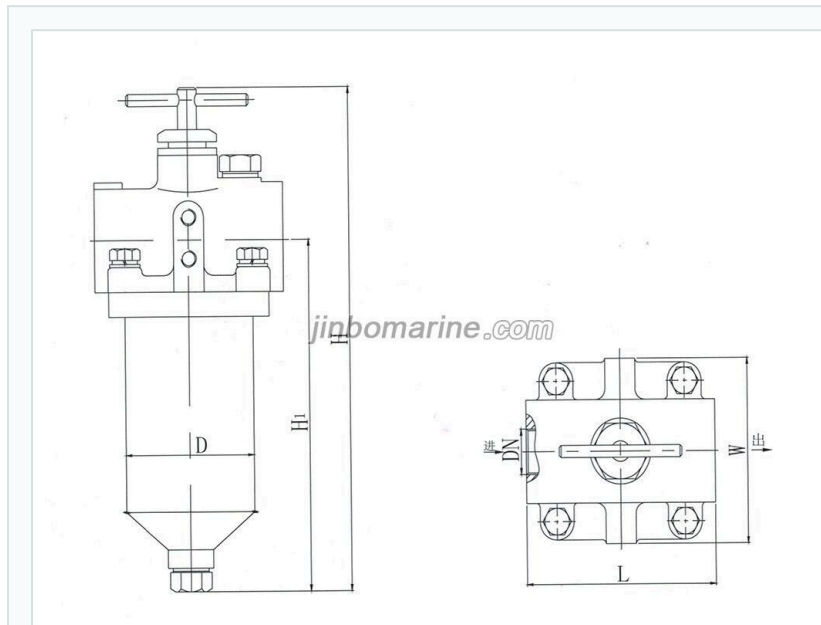

FILTER

GPL1/2 Fuel Filter

GPL1/2 Fuel Filter Structure Diagram GPL1/2 Fuel Filter Technical Parameters Model Overall size(mm) H H ...

- ISO9001 Supplier
- Class Certificate
- Export Supply

Key Highlights

Category	Filter
Weight / Size	GPL1/2 Fuel Filter Structure Diagram GPL1/2 Fuel Filter Technical Parame...
Certificate	ABS, LR, BV, DNVGL, NK, KR, IRS, RMRS, CCS

We can supply according to your requirement, drawings, class certificate needs, and delivery schedule.

Technical Specifications

Category	Filter	Model / SKU	GPL1-2-Fuel-Filter
Weight / Size	GPL1/2 Fuel Filter Structure Diagram GPL1/2 Fuel Filter Technical Parameters Model Overall size(mm) H H L W D GPL1/2" 245 171 100 90 70 GPL3/4" 320 246	Certificate	ABS, LR, BV, DNVGL, NK, KR, IRS, RMRS, CCS
Warranty	12 Months unless specified otherwise	Origin	China

CONTENTS

- GPL1/2 Fuel Filter Structure Diagram
- GPL1/2 Fuel Filter Technical Parameters

GPL1/2 Fuel Filter Structure Diagram

GPL1/2 Fuel Filter Technical Parameters

Model	Overall size(mm)				
	H	H	L	W	D
GPL1/2"	245	171	100	90	70
GPL3/4"	320	246			