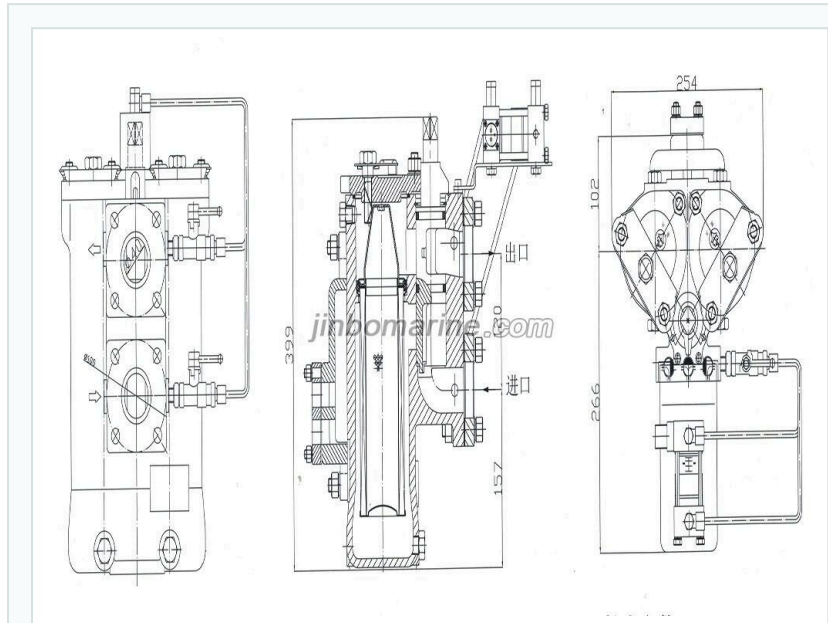

# GPL50 FFuel Duplex Filter

GPL50 FFuel Duplex Filter Structure Diagram GPL50 FFuel Duplex Filter Technical Parameters Model Flow Maximum working pressure ...

- ISO9001 Supplier
- Class Certificate
- Export Supply

**CONTENTS**

- GPL50 FFuel Duplex Filter Structure Diagram
- GPL50 FFuel Duplex Filter Technical Parameters

## GPL50 FFuel Duplex Filter Structure Diagram