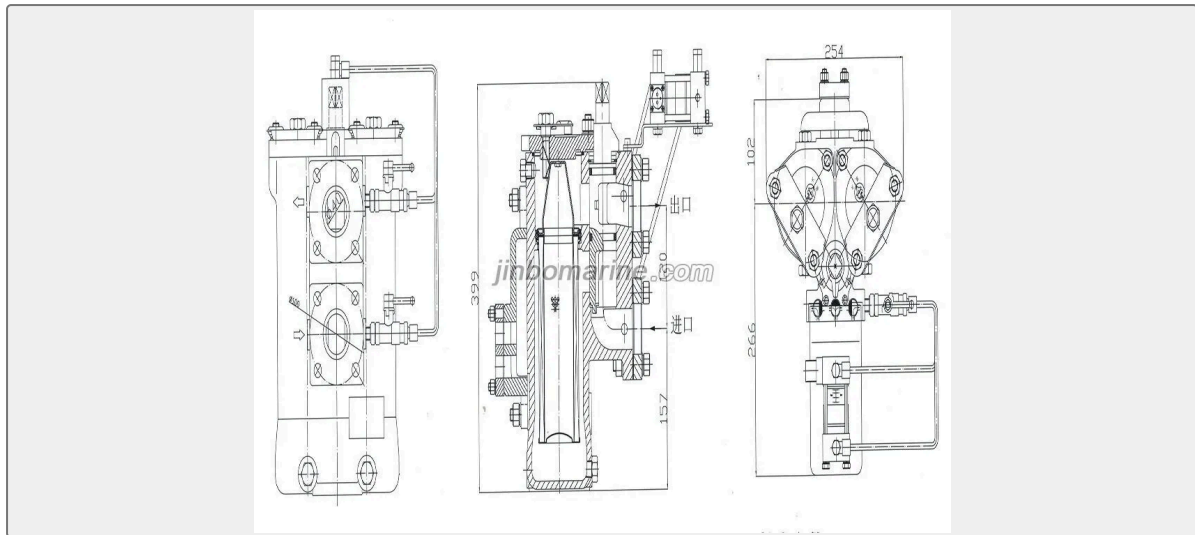

GPL50 FFuel Duplex Filter Structure Diagram

GPL50 FFuel Duplex Filter Technical Parameters

Model	Flow	Maximum working pressure	work temperature	Filter precision	with alam
GPL50	3.7m³/h	1.6MPa	150°C	34um