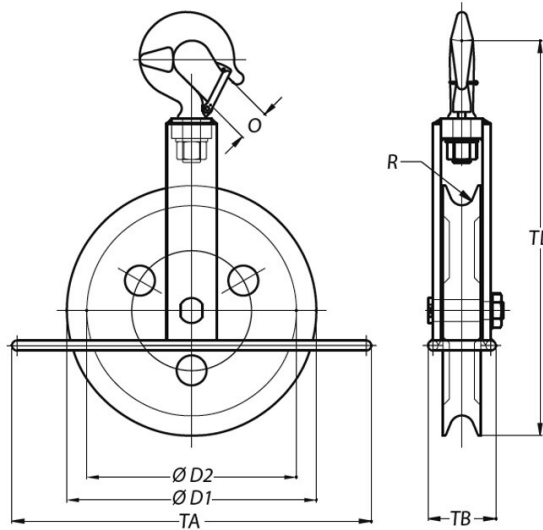

Jinbo Marine

Marine & Offshore Equipment Datasheet

PRODUCT DATASHEET

STEEL CARGO BLOCK

Gin Block

- ISO9001 Supplier
- Class Certificate
- Export Supply

Drawing: Picture: Specification: stock no. Tons on (t) Rope size up tp (mm) dimensions(mm) weight(kg) ...

Key Highlights

Category	Steel Cargo Block
Standard	EN
Weight / Size	Tons on (t) Rope size up tp (mm) dimensions(mm) weight(kg) (mm) ΦD1 ΦD2 ...
Certificate	ABS, LR, BV, DNVGL, NK, KR, IRS, RMRS, CCS

We can supply according to your requirement, drawings, class certificate needs, and delivery schedule.

Technical Specifications

Category	Steel Cargo Block	Model / SKU	Gin-Block
Standard	EN	Weight / Size	Tons on (t) Rope size up tp (mm) dimensions(mm) weight(kg) (mm) ΦD1 ΦD2 R TA TB TL 19.250.01.14 1.5 22 250 210 12 360 68 395 8 Product Advantage:
Certificate	ABS, LR, BV, DNVGL, NK, KR, IRS, RMRS, CCS	Warranty	12 Months unless specified otherwise
Origin	China		

Drawing:

dqmarine.com

Picture:

dqmarine.com

Specification:

stock no.	Tons on (t)	Rope size up tp (mm)	dimensions(mm)						weight(kg)
		(mm)	ØD1	ØD2	R	TA	TB	TL	
19.250.01. 14	1.5	22	250	210	12	360	68	395	8

Product Advantage: