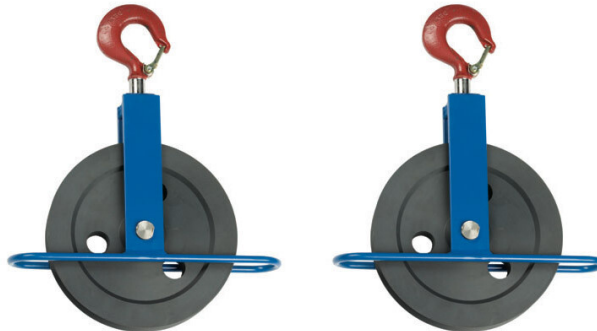

dqmarine.com

Specification:

stock no.	Tons on (t)	Rope size up tp (mm)	dimensions(mm)						weight(kg)
		(mm)	ØD1	ØD2	R	TA	TB	TL	
19.250.01. 14	1.5	22	250	210	12	360	68	395	8

Product Advantage:

- 1.Satisfactory Quality
- 2.Competitive Price