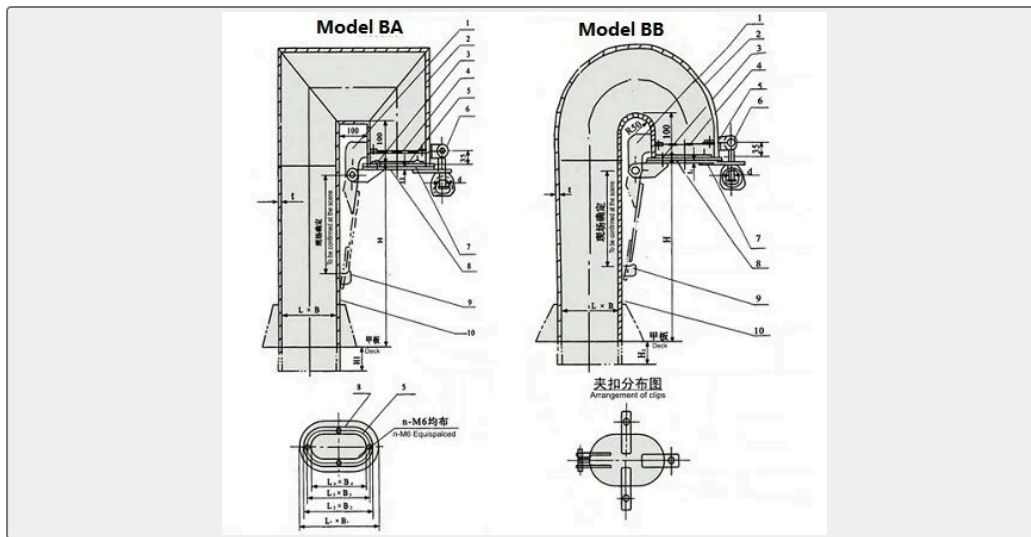

We can supply according to your requirement, drawings, class certificate needs, and delivery schedule.

Technical Specifications

Category	Marine Ventilator	Model / SKU	Gooseneck-Ventilator
Standard	DIN	Material	Steel
Weight / Size	1-Hinge 2-Cylinder 3-Screw 4-Mouse proof screen 5-Gland 6-M12 Clip 7-Packing 8-Cover 9-Stop Plate 10-Bracket Main Size List(mm):	Certificate	CCS, BV, ABS, GL, LR, DNV, NK,RINA, KR,IRS
Warranty	12 Months unless specified otherwise	Origin	China

CONTENTS

- China Gooseneck Ventilator:
- Main Parts:
- Main Size List(mm):

China Gooseneck Ventilator:

Standard: CB/T296-1999

It is used on the exposed deck of ocean-going and river ships. The types include AA,AB,BA,BB,CA,CB according to the shape of air outlet.

*The weight is that when the height is about 900mm.