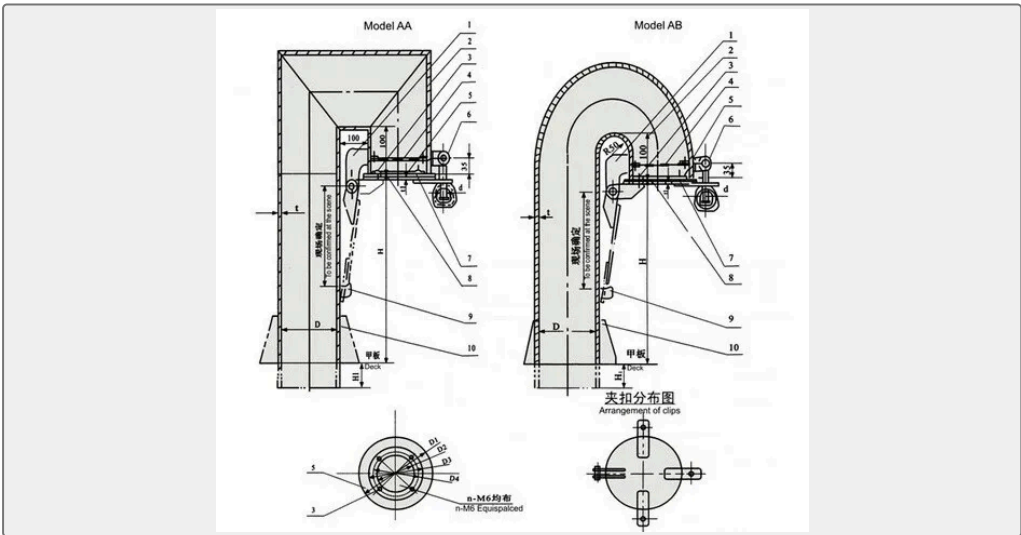

We can supply according to your requirement, drawings, class certificate needs, and delivery schedule.

Technical Specifications

Category	Marine Ventilator	Model / SKU	Gooseneck-Ventilator
Standard	DIN	Material	Steel
Weight / Size	1-Hinge 2-Cylinder 3-Screw 4-Mouse proof screen 5-Gland 6-M12 Clip 7-Packing 8-Cover 9-Stop Plate 10-Bracket Main Size List(mm):	Certificate	CCS, BV, ABS, GL, LR, DNV, NK,RINA, KR,IRS
Warranty	12 Months unless specified otherwise	Origin	China

CONTENTS

- China Gooseneck Ventilator:
- Main Parts:
- Main Size List(mm):

China Gooseneck Ventilator:

Standard: CB/T296-1999

It is used on the exposed deck of ocean-going and river ships. The types include AA,AB,BA,BB,CA,CB according to the shape of air outlet.

*When the H is over 900mm, it should be with bracket.

Main Parts:

- 1-Hinge
- 2-Cylinder
- 3-Screw
- 4-Mouse proof screen
- 5-Gland
- 6-M12 Clip
- 7-Packing
- 8-Cover
- 9-Stop Plate

10-Bracket

Main Size List(mm):

*The weight is that when the height is about 900mm.