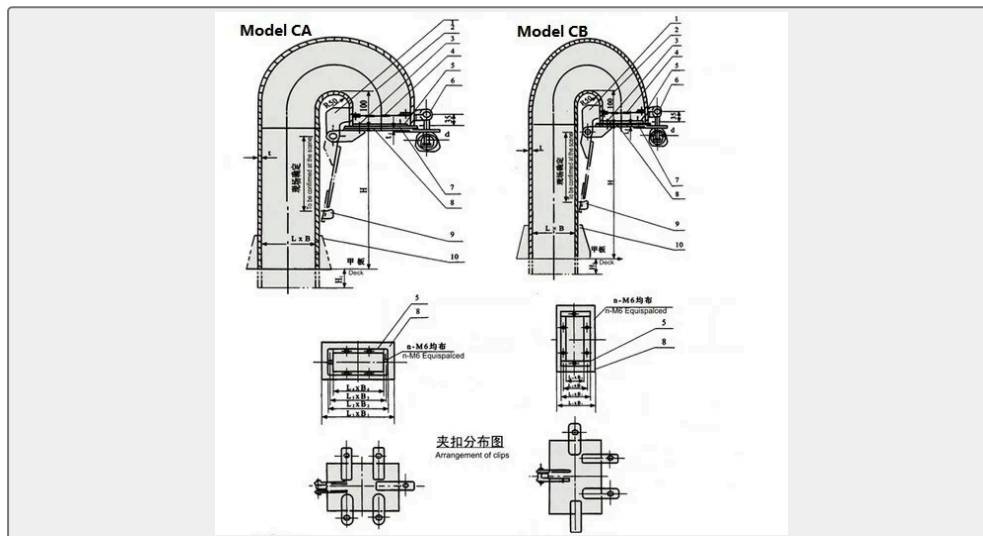

We can supply according to your requirement, drawings, class certificate needs, and delivery schedule.

Technical Specifications

Category	Marine Ventilator	Model / SKU	Gooseneck-Ventilator
Standard	DIN	Material	Steel
Weight / Size	1-Hinge 2-Cylinder 3-Screw 4-Mouse proof screen 5-Gland 6-M12 Clip 7-Packing 8-Cover 9-Stop Plate 10-Bracket Main Size List(mm):	Certificate	CCS, BV, ABS, GL, LR, DNV, NK,RINA, KR,IRS
Warranty	12 Months unless specified otherwise	Origin	China

CONTENTS

- China Gooseneck Ventilator:
- Main Parts:
- Main Size List(mm):

China Gooseneck Ventilator:

Standard: CB/T296-1999

It is used on the exposed deck of ocean-going and river ships. The types include AA,AB,BA,BB,CA,CB according to the shape of air outlet.

*When the H is over 900mm, it should be with bracket.

Main Parts:

- 1-Hinge
- 2-Cylinder
- 3-Screw
- 4-Mouse proof screen
- 5-Gland
- 6-M12 Clip
- 7-Packing
- 8-Cover
- 9-Stop Plate

10-Bracket

Main Size List(mm):