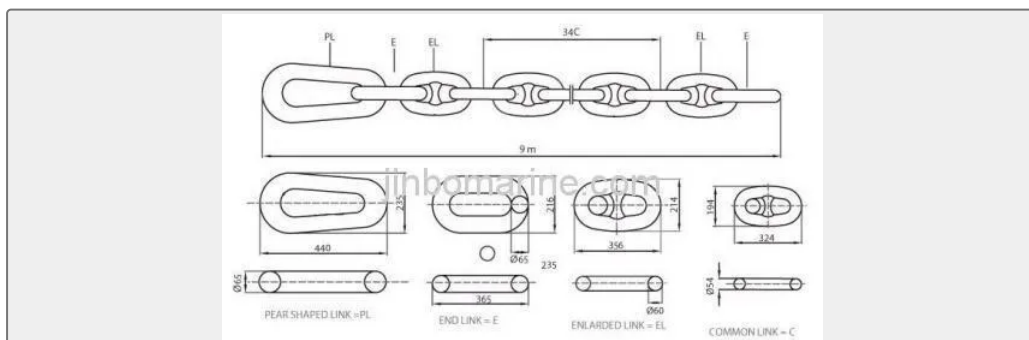

CHAFE CHAIN

Grade 3 54mm Chafe Chain

Chafe Chain 54MM Grade 3 Length: 9M Pear Link, End Link, Enlarged, 34 Common Link, Enlarged link and End Link. For more details, please contact us.

- ISO9001 Supplier
- Class Certificate
- Export Supply

Technical Specifications

Category	Chafe Chain	Model / SKU	Grade-3-54mm-Chafe-Chain
Standard	EN	Certificate	ABS, LR, BV, DNVGL, NK, KR, IRS, RMRS, CCS
Warranty	12 Months unless specified otherwise	Origin	China

Chafe Chain 54MM Grade 3

Length: 9M

Pear Link, End Link, Enlarged, 34 Common Link, Enlarged link and End Link.

For more details, please contact us.