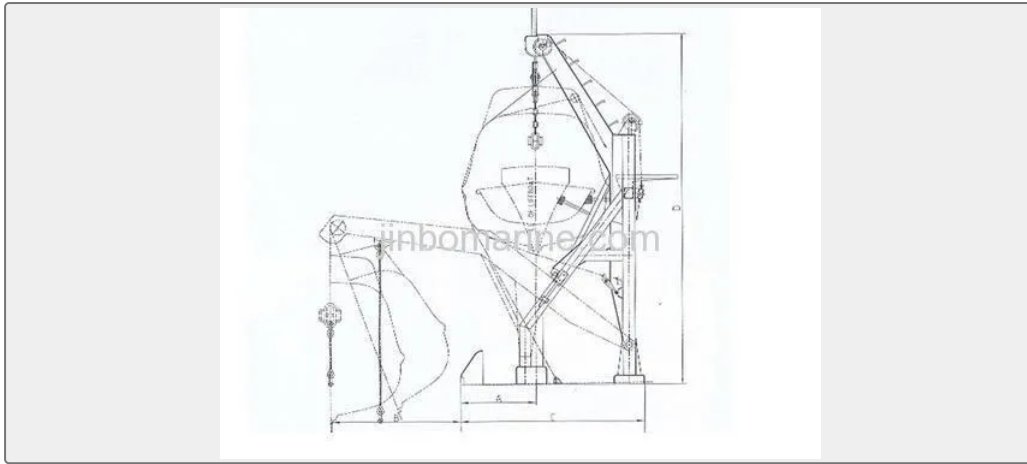

Jinbo Marine

Marine & Offshore Equipment Datasheet

PRODUCT DATASHEET

LIFEBOAT DAVIT

Gravity Luffing Arm Davit

Product Description: It is mainly used for launching the totally enclosed lifeboat. Working load (S.W.L): 25kN to 170kN Hoisting load: 14.5kN to 70kN Slewing load: 14.5kN to 70kN Width: 2590mm to 44...

Technical Specifications

Category	Lifeboat Davit	Model / SKU	Gravity-Luffing-Arm-Davit
Standard	EN	Weight / Size	2820kg to 9438kg
Certificate	ABS,LR, BV, GL CCS	Warranty	12 Months unless specified otherwise
Origin	China		

CONTENTS

- Product Description:

- Main Specification

Product Description:

It is mainly used for launching the totally enclosed lifeboat.

Working load (S.W.L): 25kN to 170kN

Hoisting load: 14.5kN to 70kN

Slewing load: 14.5kN to 70kN

Width: 2590mm to 4430mm

Height: 5100mm to 9090mm

Weight: 2820kg to 9438kg

Main Specification

Type	Max. Davit Load	Dimension(mm)				Winch Load
	KN	A	B	C	D	KN
LE65-1	55	1250	2000	2650	5480	48
LE65-1	65	1300	2200	3100	6000	48
LE85-1	85	1600	2680	3500	6600	63
LE100-1	105	1700	2800	3600	6700	100
LE138-1	138	1900	3250	4500	8000	100
LE170-1	170	2300	3600	5200	10000	125