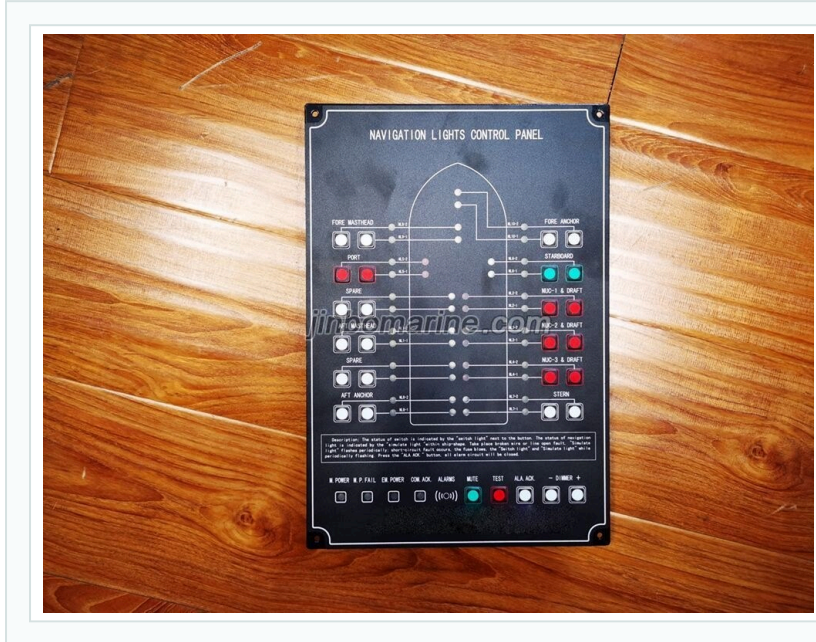

MARINE NAVIGATION SIGNAL LIGHT

# HDX-1 Navigation-Light-Control-Panel

NAVIGATION LIGHT CONTROL PANEL TYPE: HDX-1 No.6502, IP 22, (CONTROL PANEL, CONTRL RELAY MODULE, RIBBON TYPE CABLE CONNECTOR)

ISO9001 Supplier

Class Certificate

Export Supply

## Technical Specifications

<b>Category</b>	Marine Navigation Signal Light	<b>Model / SKU</b>	HDX-1-Navigation-Light-Control-Panel
<b>Certificate</b>	ABS, LR, BV, DNVGL, NK, KR, IRS, RMRS, CCS	<b>Warranty</b>	12 Months unless specified otherwise
<b>Origin</b>	China		

### China HDX-1 Navigation-Light-Control-Panel:

NAVIGATION LIGHT CONTROL PANEL

TYPE: HDX-1 No.6502, IP 22,

(CONTROL PANEL, CONTRL RELAY MODULE, RIBBON TYPE

CABLE CONNECTOR)