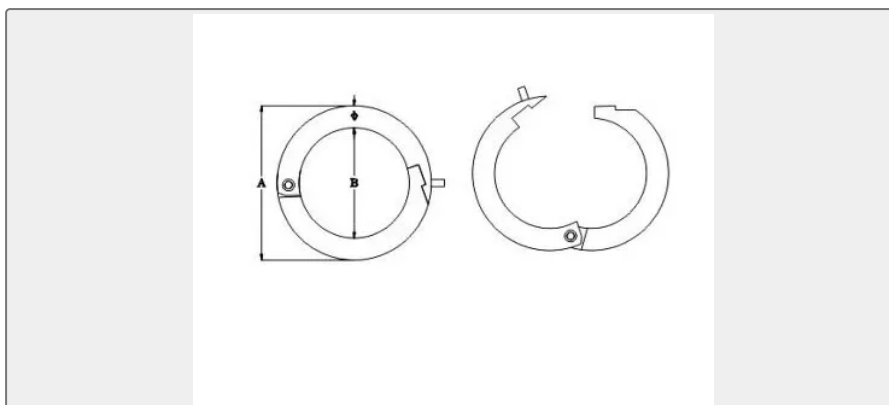

# Heavy Ring Catch Screw PIN,SS304 OR SS316

ISO9001 Supplier

Class Certificate

Export Supply

SIZE A mm B mm C mm 6\*30 6 42 30 8\*35 8 51 ...

## Key Highlights

Category	Yacht & Boat Accessory
Material	Stainless steel
Weight / Size	SIZE A mm B mm C mm 6*30 6 42 30 8*35 8 51 35
Certificate	ABS, LR, BV, DNVGL, NK, KR, IRS, RMRS, CCS

We can supply according to your requirement, drawings, class certificate needs, and delivery schedule.

## Technical Specifications

Category	Yacht & Boat Accessory	Model / SKU	HEAVY-RING-CATCH-SCREW-PIN-SS304-OR-SS316
Material	Stainless steel	Weight / Size	SIZE A mm B mm C mm 6*30 6 42 30 8*35 8 51 35
Certificate	ABS, LR, BV, DNVGL, NK, KR, IRS, RMRS, CCS	Warranty	12 Months unless specified otherwise
Origin	China		

**China Heavy Ring Catch Screw PIN,SS304 OR SS316:**

SIZE	A mm	B mm	C mm
6*30	6	42	30
8*35	8	51	35