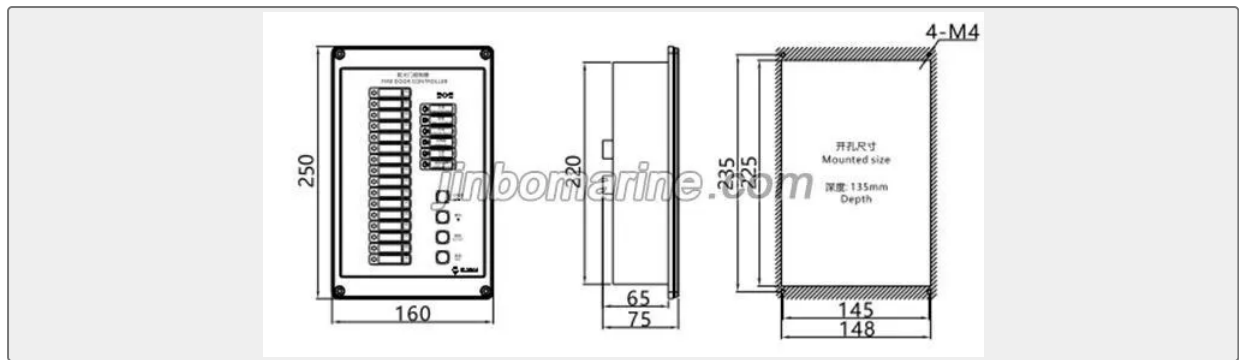

Colour: Dull black

Shell material: ABS

Power supply: AC220V±10% , DC24V±10%

IP rating: IP22