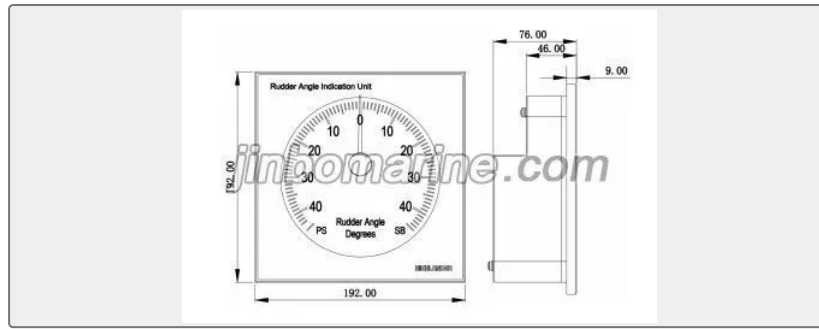

RUDDER ANGLE INDICATOR

HLD-PRU100-192 Panel 192 Rudder Angle indicator Unit

ISO9001 Supplier

Class Certificate

Export Supply

HLD-PRU100-192 Panel 192 Rudder Angle indicator Unit Type: HLD-PRU100-192 Size: 192x192mm Weight: 1kg Installation: Flush Mounting Protection: IP22

Key Highlights

Category	Rudder Angle Indicator
Weight / Size	HLD-PRU100-192 Size:
Certificate	ABS, LR, BV, DNVGL, NK, KR, IRS, RMRS, CCS

We can supply according to your requirement, drawings, class certificate needs, and delivery schedule.

Technical Specifications

Category	Rudder Angle Indicator	Model / SKU	HLD-PRU100-192-Panel-192-Rudder-Angle-indicator-Unit
Weight / Size	HLD-PRU100-192 Size:	Certificate	ABS, LR, BV, DNVGL, NK, KR, IRS, RMRS, CCS
Warranty	12 Months unless specified otherwise	Origin	China

China HLD-PRU100-192 Panel 192 Rudder Angle indicator Unit:

HLD-PRU100-192 Panel 192 Rudder Angle indicator Unit

Type: HLD-PRU100-192

Size: 192x192mm

Weight: 1kg

Installation: Flush Mounting

Protection: IP22