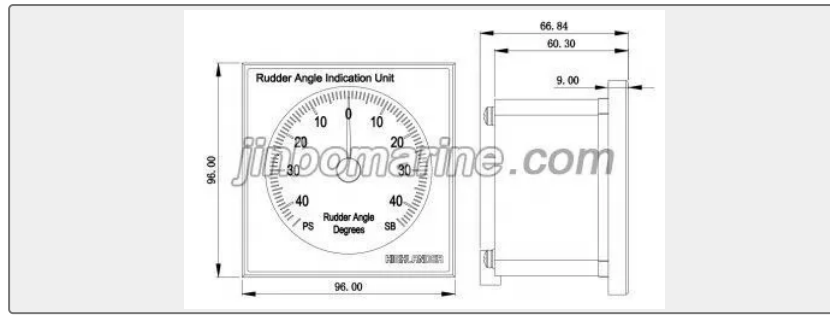

# HLD-PRU100-96 Panel 96 Rudder Angle indicator Unit

ISO9001 Supplier

Class Certificate

Export Supply

HLD-PRU100-96 Panel 96 Rudder Angle indicator Unit Type: HLD-PRU100-96 Size: 96x96mm Weight: 0.5kg Installation: Flush Mounting Protection: IP22

### Key Highlights

Category	Rudder Angle Indicator
Weight / Size	HLD-PRU100-96 Size:
Certificate	ABS, LR, BV, DNVGL, NK, KR, IRS, RMRS, CCS

We can supply according to your requirement, drawings, class certificate needs, and delivery schedule.

### Technical Specifications

Category	Rudder Angle Indicator	Model / SKU	HLD-PRU100-96-Panel-96-Rudder-Angle-indicator-Unit
Weight / Size	HLD-PRU100-96 Size:	Certificate	ABS, LR, BV, DNVGL, NK, KR, IRS, RMRS, CCS
Warranty	12 Months unless specified otherwise	Origin	China

## China HLD-PRU100-96 Panel 96 Rudder Angle indicator Unit:

HLD-PRU100-96 Panel 96 Rudder Angle indicator Unit

Type: HLD-PRU100-96

Size: 96x96mm

Weight: 0.5kg

Installation: Flush Mounting

Protection: IP22