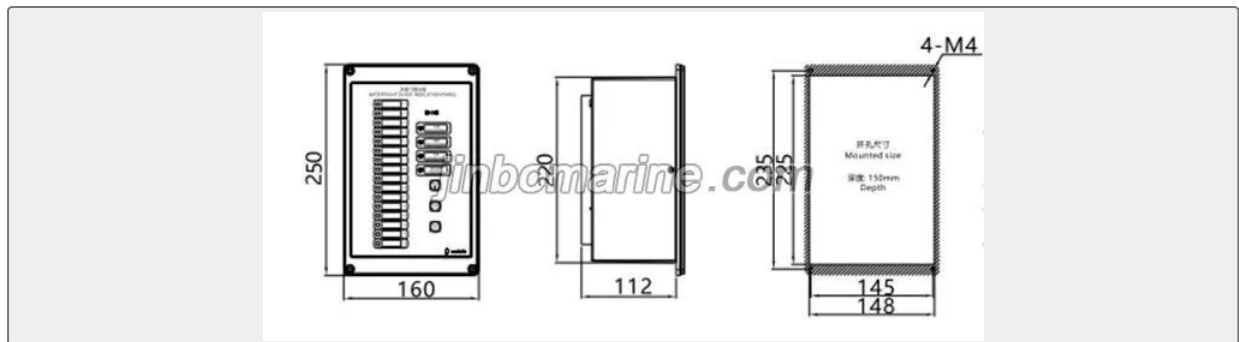

## Technical Specifications

<b>Category</b>	HSM Watertight Door Indication System	<b>Model / SKU</b>	HSM-16Q-Watertight-Door-Indicator-Plate
<b>Material</b>	HSM-16Q Watertight Door Indicator Plate 1)Chapter 2 of Part 4 of the "Steel Ship Classification Rules" of the China Classification Society;	<b>Certificate</b>	ABS, LR, BV, DNVGL, NK, KR, IRS, RMRS, CCS
<b>Warranty</b>	12 Months unless specified otherwise	<b>Origin</b>	China

## China HSM-16Q Watertight Door Indicator Plate:

HSM-16Q Watertight Door Indicator Plate

1)Chapter 2 of Part 4 of the "Steel Ship Classification Rules" of the China Classification Society;  
2)IMO Resolution A.1021(26) Code on Alerts and Indicators, 2009.