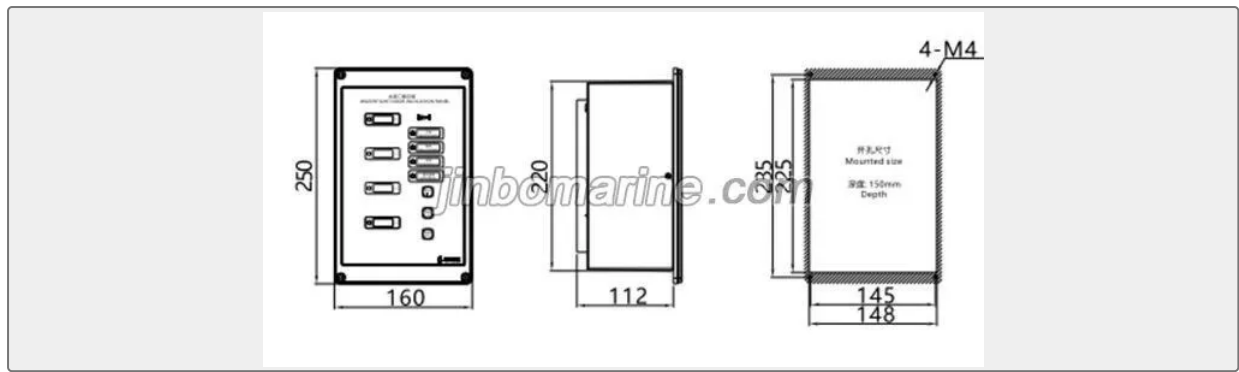

Colour: Dull black

Shell material: ABS

Power supply: AC220V±10% , DC24V±10%

IP rating: IP22