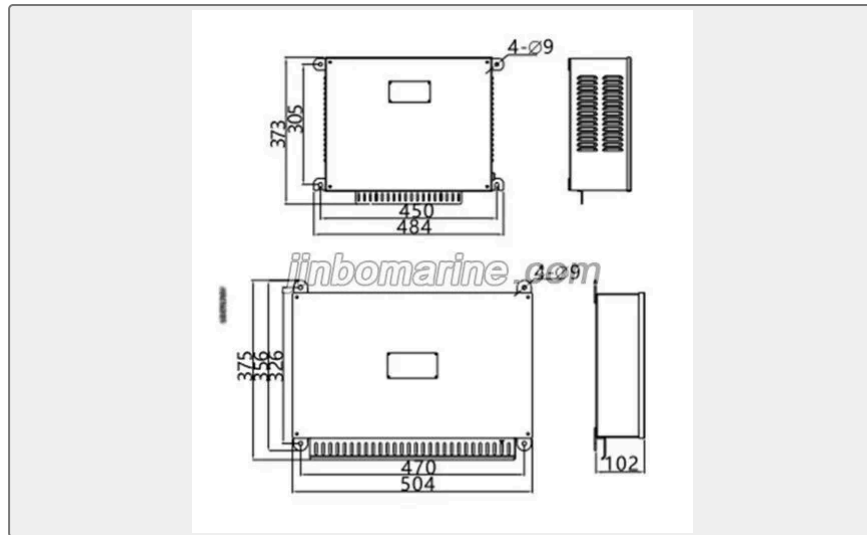

HSM WATERTIGHT DOOR INDICATION SYSTEM

HSMX-16G/32G Relay Box Watertight Door Indication

ISO9001 Supplier

Class Certificate

Export Supply

HSMX-16G/32G Relay Box Watertight Door Indication 1)Chapter 2 of Part 4 of the "Steel Ship Classification Rules" of the China Classification Society; 2)IMO Resolution A.1021(26) Code on Alerts and Indicators, 2009....

We can supply according to your requirement, drawings, class certificate needs, and delivery schedule.

Technical Specifications

Category	HSM Watertight Door Indication System	Model / SKU	HSMX-16G-32G-Relay-Box-Watertight-Door-Indication
Material	HSMX-16G/32G Relay Box Watertight Door Indication 1)Chapter 2 of Part 4 of the "Steel Ship Classification Rules" of the China Classification Society;	Certificate	ABS, LR, BV, DNVGL, NK, KR, IRS, RMRS, CCS
Warranty	12 Months unless specified otherwise	Origin	China

China HSMX-16G/32G Relay Box Watertight Door Indication:

HSMX-16G/32G Relay Box Watertight Door Indication

- 1)Chapter 2 of Part 4 of the "Steel Ship Classification Rules" of the China Classification Society;
- 2)IMO Resolution A.1021(26) Code on Alerts and Indicators, 2009.

Colour: White RAL7035

Shell material: Q235B

Power supply: AC220V±10% , DC24V±10%

IP rating: IP22

NO.	Type	Power	Power consumption
1	HSMX-16G	50	75
2	HSMX-32G	100	150