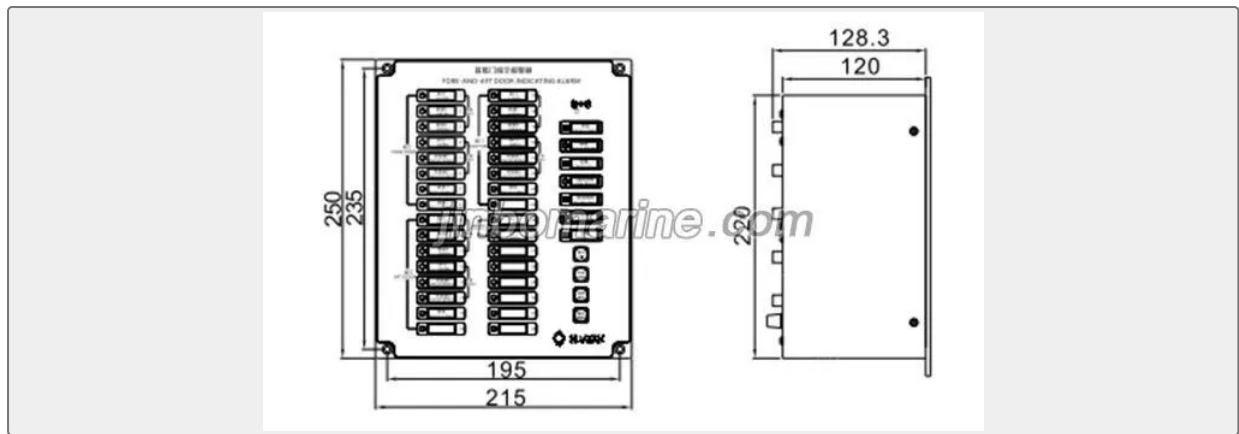

HSW FRONT AND REAR DOOR INDICATOR ALARM

HSW-32Q Front And Rear Door Indicator Alarm

- ISO9001 Supplier
- Class Certificate
- Export Supply

HSW-32Q Front And Rear Door Indicator Alarm 1)Chapter 2 of Part 4 of the "Steel Ship Classification Rules" of the China Classification Society; 2)IMO Resolution A.1021(26) Code on Alerts and Indicators, 2009. ...

We can supply according to your requirement, drawings, class certificate needs, and delivery schedule.

Technical Specifications

Category	HSW Front And Rear Door Indicator Alarm	Model / SKU	HSW-32Q-Front-And-Rear-Door-Indicator-Alarm
Material	HSW-32Q Front And Rear Door Indicator Alarm 1)Chapter 2 of Part 4 of the "Steel Ship Classification Rules" of the China Classification Society;	Certificate	ABS, LR, BV, DNVGL, NK, KR, IRS, RMRS, CCS
Warranty	12 Months unless specified otherwise	Origin	China

China HSW-32Q Front And Rear Door Indicator Alarm:

HSW-32Q Front And Rear Door Indicator Alarm

- 1)Chapter 2 of Part 4 of the "Steel Ship Classification Rules" of the China Classification Society;
- 2)IMO Resolution A.1021(26) Code on Alerts and Indicators, 2009.