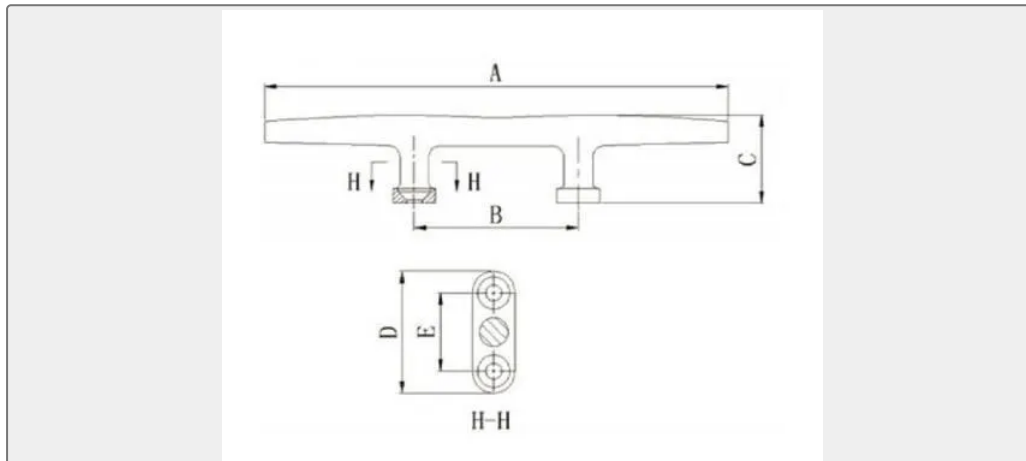

Jinbo Marine

Marine & Offshore Equipment Datasheet

PRODUCT DATASHEET

YACHT & BOAT ACCESSORY

Heavy Duty Cleat

Main Specification Material: SS316 Finish: Mirror Polish Size: 100mm-300mm(Customized Design available) Application: Yacht or Boat. For more details, please feel free to contact ...

ISO9001 Supplier

Class Certificate

Export Supply

Key Highlights

Category	Yacht & Boat Accessory
Material	SS316
Weight / Size	Mirror Polish Size:
Certificate	ABS, LR, BV, DNVGL, NK, KR, IRS, RMRS, CCS

We can supply according to your requirement, drawings, class certificate needs, and delivery schedule.

Technical Specifications

Category	Yacht & Boat Accessory	Model / SKU	Heavy-Duty-Cleat
Material	SS316	Weight / Size	Mirror Polish Size:
Surface	SS316 Finish:	Certificate	ABS, LR, BV, DNVGL, NK, KR, IRS, RMRS, CCS
Warranty	12 Months unless specified otherwise	Origin	China

Main Specification

Material: SS316

Finish: Mirror Polish

Size: 100mm-300mm(Customized Design available)

Application: Yacht or Boat.

For more details, please feel free to [contact](#) us