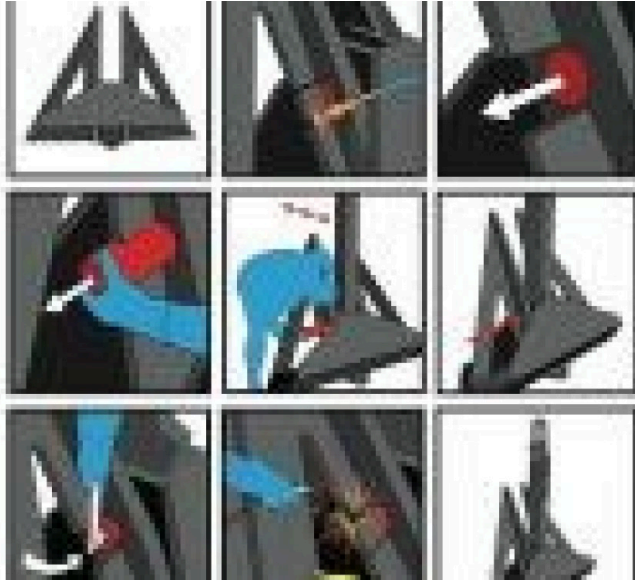

Jinbo Marine

Marine & Offshore Equipment Datasheet

PRODUCT DATASHEET

KNOWLEDGE

How to Assemble Delta Flipper Anchor

Jinbo Marine supplies marine and offshore equipment for global industrial customers.

ISO9001 Supplier

Class Certificate

Export Supply

Key Highlights

Category	Knowledge
Certificate	ABS, LR, BV, DNVGL, NK, KR, IRS, RMRS, CCS

We can supply according to your requirement, drawings, class certificate needs, and delivery schedule.

Technical Specifications

Category	Knowledge	Model / SKU	How-to-Assemble-Delta-Flipper-Anchor
Certificate	ABS, LR, BV, DNVGL, NK, KR, IRS, RMRS, CCS	Warranty	12 Months unless specified otherwise
Origin	China