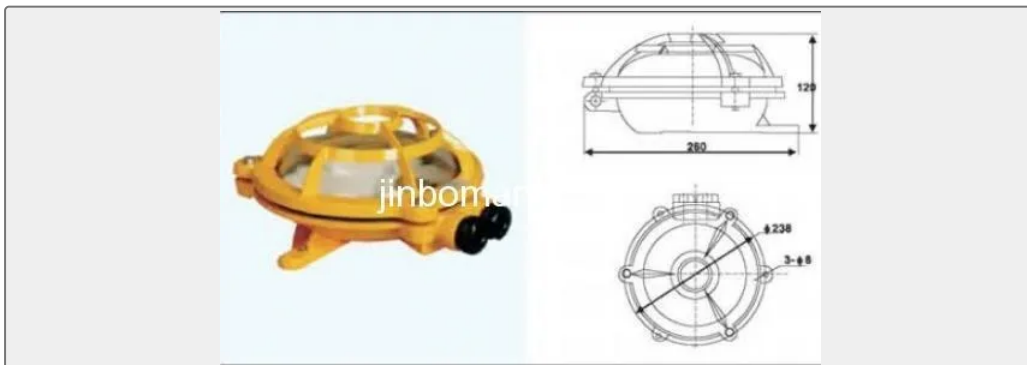

Weight / Size	Type Voltage Power Lamp Holder Weight(kg) Material Protection Class CCD1-2 220V 60W E27 1.7 Steel IP55 CCD1-2A 220V 60W E27 1.0 Plastic IP55 CCD2-1-2 220V 60W E27 2.05 Aluminum IP55 CCD3-2 24V 25W B15d 0.45 Plastic IP55 CCD3-3 24V 25W B15d 0.45 Plastic IP55 CCD4-1 220V 60W E27 2.3 Aluminum IP55 CCD4-1J 220V 60W E27 2.4 Aluminum IP55 CCD5-2 24V 25W B15d 0.75 Aluminum IP55 CCD6-2 220V 60W E27 1.05 Aluminum IP55 CCD7 220V 60W E27 1.8 Steel IP55 CCD9-2-2 220V 60W E27 1.75 Steel IP55 CCD9-3-2 220V 60W E27 2.05 Steel IP55 CCD9-5 220V 60W E27 2.5 Copper IP55 CCD9-5A 24V 25W B15d 2.5 Copper IP55 CCD9-6 220V 60W E27 4.45 Copper IP55 CCD9-6A 24V 25W B15d 4.45 Copper IP55 CCD10-1 220V 60W E27 1.75 Aluminum IP55 CCD10-2 220V 60W E27 1.0 Aluminum IP55 CCD11-A 220V 60W E27 3.5 Stainless steel IP55 CCD11-B 220V 60W E27 4.0 Stainless steel IP55 CCD12-1 220V 60W E27 1.05 Aluminum IP55 CCD12-2 220V 60W E27 0.9 Aluminum IP55 CCD15-2 220V 60W E27 1.9 Copper IP55	Certificate ABS, LR, BV, DNVGL, NK, KR, IRS, RMRS, CCS
Warranty	12 Months unless specified otherwise	Origin China

China Incandescent Light CCD4-1: