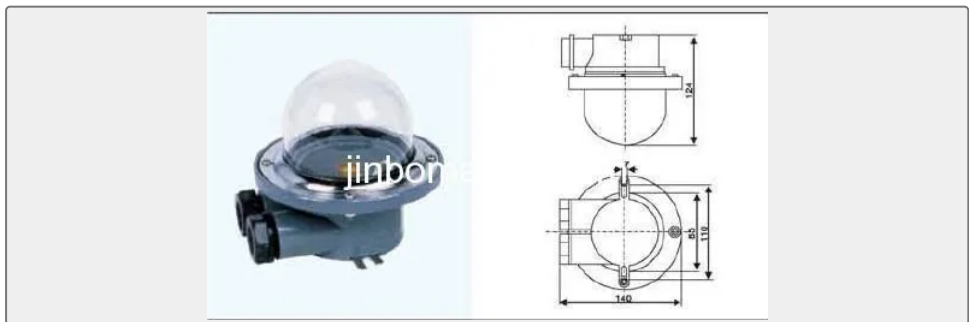

Weight / Size	Type Voltage Power Lamp Holder Weight(kg) Material Protection Class CCD1-2 220V 60W E27 1.7 Steel IP55 CCD1-2A 220V 60W E27 1.0 Plastic IP55 CCD2-1-2 220V 60W E27 2.05 Aluminum IP55 CCD3-2 24V 25W B15d 0.45 Plastic IP55 CCD3-3 24V 25W B15d 0.45 Plastic IP55 CCD4-1 220V 60W E27 2.3 Aluminum IP55 CCD4-1J 220V 60W E27 2.4 Aluminum IP55 CCD5-2 24V 25W B15d 0.75 Aluminum IP55 CCD6-2 220V 60W E27 1.05 Aluminum IP55 CCD7 220V 60W E27 1.8 Steel IP55 CCD9-2-2 220V 60W E27 1.75 Steel IP55 CCD9-3-2 220V 60W E27 2.05 Steel IP55 CCD9-5 220V 60W E27 2.5 Copper IP55 CCD9-5A 24V 25W B15d 2.5 Copper IP55 CCD9-6 220V 60W E27 4.45 Copper IP55 CCD9-6A 24V 25W B15d 4.45 Copper IP55 CCD10-1 220V 60W E27 1.75 Aluminum IP55 CCD10-2 220V 60W E27 1.0 Aluminum IP55 CCD11-A 220V 60W E27 3.5 Stainless steel IP55 CCD11-B 220V 60W E27 4.0 Stainless steel IP55 CCD12-1 220V 60W E27 1.05 Aluminum IP55 CCD12-2 220V 60W E27 0.9 Aluminum IP55 CCD15-2 220V 60W E27 1.9 Copper IP55	Certificate ABS, LR, BV, DNVGL, NK, KR, IRS, RMRS, CCS
Warranty	12 Months unless specified otherwise	Origin China

China Incandescent Light CCD5-2:

Type	Voltage	Power	Lamp Holder	Weight(kg)	Material	0.039093s