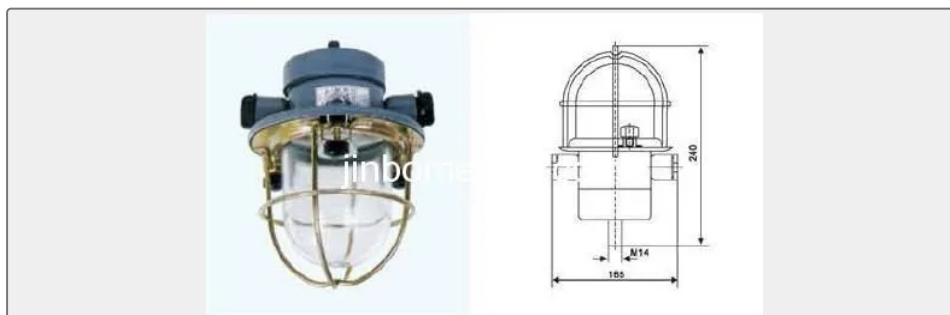

Weight / Size	Type Voltage Power Lamp Holder Weight(kg) Material Protection Class CCD1-2 220V 60W E27 1.7 Steel IP55 CCD1-2A 220V 60W E27 1.0 Plastic IP55 CCD2-1-2 220V 60W E27 2.05 Aluminum IP55 CCD3-2 24V 25W B15d 0.45 Plastic IP55 CCD3-3 24V 25W B15d 0.45 Plastic IP55 CCD4-1 220V 60W E27 2.3 Aluminum IP55 CCD4-1J 220V 60W E27 2.4 Aluminum IP55 CCD5-2 24V 25W B15d 0.75 Aluminum IP55 CCD6-2 220V 60W E27 1.05 Aluminum IP55 CCD7 220V 60W E27 1.8 Steel IP55 CCD9-2-2 220V 60W E27 1.75 Steel IP55 CCD9-3-2 220V 60W E27 2.05 Steel IP55 CCD9-5 220V 60W E27 2.5 Copper IP55 CCD9-5A 24V 25W B15d 2.5 Copper IP55 CCD9-6 220V 60W E27 4.45 Copper IP55 CCD9-6A 24V 25W B15d 4.45 Copper IP55 CCD10-1 220V 60W E27 1.75 Aluminum IP55 CCD10-2 220V 60W E27 1.0 Aluminum IP55 CCD11-A 220V 60W E27 3.5 Stainless steel IP55 CCD11-B 220V 60W E27 4.0 Stainless steel IP55 CCD12-1 220V 60W E27 1.05 Aluminum IP55 CCD12-2 220V 60W E27 0.9 Aluminum IP55 CCD15-2 220V 60W E27 1.9 Copper IP55	Certificate ABS, LR, BV, DNVGL, NK, KR, IRS, RMRS, CCS
Warranty	12 Months unless specified otherwise	Origin China

China Incandescent Light CCD7:

Type	Voltage	Power	Lamp Holder	Weight(kg)	Material	Protection Class 0.039355s