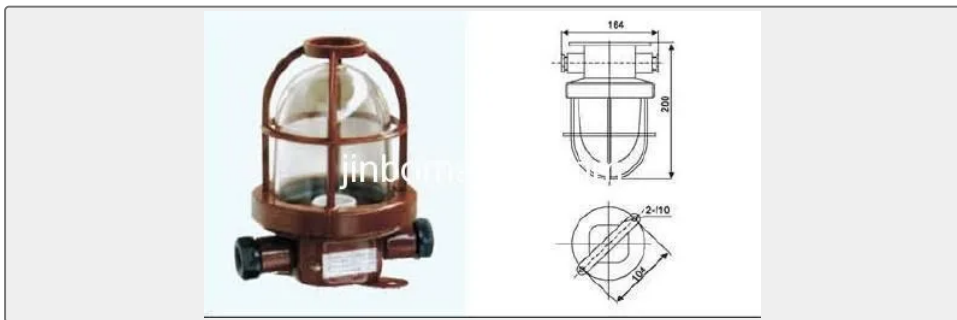

Weight / Size	Type Voltage Power Lamp Holder Weight(kg) Material Protection Class CCD1-2 220V 60W E27 1.7 Steel IP55 CCD1-2A 220V 60W E27 1.0 Plastic IP55 CCD2-1-2 220V 60W E27 2.05 Aluminum IP55 CCD3-2 24V 25W B15d 0.45 Plastic IP55 CCD3-3 24V 25W B15d 0.45 Plastic IP55 CCD4-1 220V 60W E27 2.3 Aluminum IP55 CCD4-1J 220V 60W E27 2.4 Aluminum IP55 CCD5-2 24V 25W B15d 0.75 Aluminum IP55 CCD6-2 220V 60W E27 1.05 Aluminum IP55 CCD7 220V 60W E27 1.8 Steel IP55 CCD9-2-2 220V 60W E27 1.75 Steel IP55 CCD9-3-2 220V 60W E27 2.05 Steel IP55 CCD9-5 220V 60W E27 2.5 Copper IP55 CCD9-5A 24V 25W B15d 2.5 Copper IP55 CCD9-6 220V 60W E27 4.45 Copper IP55 CCD9-6A 24V 25W B15d 4.45 Copper IP55 CCD10-1 220V 60W E27 1.75 Aluminum IP55 CCD10-2 220V 60W E27 1.0 Aluminum IP55 CCD11-A 220V 60W E27 3.5 Stainless steel IP55 CCD11-B 220V 60W E27 4.0 Stainless steel IP55 CCD12-1 220V 60W E27 1.05 Aluminum IP55 CCD12-2 220V 60W E27 0.9 Aluminum IP55 CCD15-2 220V 60W E27 1.9 Copper IP55	Certificate	ABS, LR, BV, DNVGL, NK, KR, IRS, RMRS, CCS
Warranty	12 Months unless specified otherwise	Origin	China

China Incandescent Light CCD9-2-2:

Type	Voltage	Power	Lamp Holder	Weight(kg)	Material	Protection Class 0.042032s