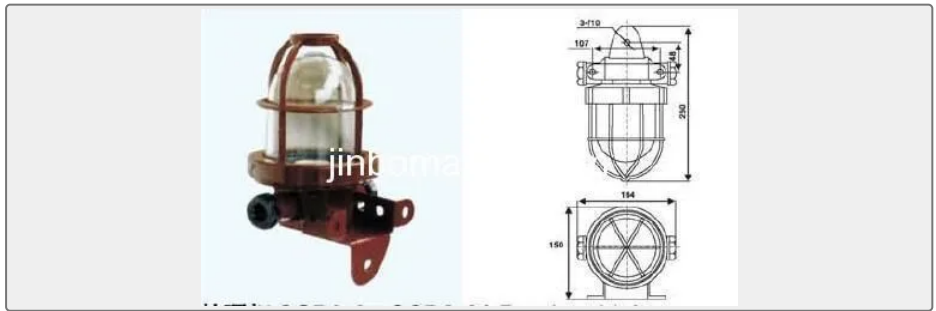

Weight / Size	Type Voltage Power Lamp Holder Weight(kg) Material Protection Class CCD1-2 220V 60W E27 1.7 Steel IP55 CCD1-2A 220V 60W E27 1.0 Plastic IP55 CCD2-1-2 220V 60W E27 2.05 Aluminum IP55 CCD3-2 24V 25W B15d 0.45 Plastic IP55 CCD3-3 24V 25W B15d 0.45 Plastic IP55 CCD4-1 220V 60W E27 2.3 Aluminum IP55 CCD4-1J 220V 60W E27 2.4 Aluminum IP55 CCD5-2 24V 25W B15d 0.75 Aluminum IP55 CCD6-2 220V 60W E27 1.05 Aluminum IP55 CCD7 220V 60W E27 1.8 Steel IP55 CCD9-2-2 220V 60W E27 1.75 Steel IP55 CCD9-3-2 220V 60W E27 2.05 Steel IP55 CCD9-5 220V 60W E27 2.5 Copper IP55 CCD9-5A 24V 25W B15d 2.5 Copper IP55 CCD9-6 220V 60W E27 4.45 Copper IP55 CCD9-6A 24V 25W B15d 4.45 Copper IP55 CCD10-1 220V 60W E27 1.75 Aluminum IP55 CCD10-2 220V 60W E27 1.0 Aluminum IP55 CCD11-A 220V 60W E27 3.5 Stainless steel IP55 CCD11-B 220V 60W E27 4.0 Stainless steel IP55 CCD12-1 220V 60W E27 1.05 Aluminum IP55 CCD12-2 220V 60W E27 0.9 Aluminum IP55 CCD15-2 220V 60W E27 1.9 Copper IP55	Certificate	ABS, LR, BV, DNVGL, NK, KR, IRS, RMRS, CCS
Warranty	12 Months unless specified otherwise	Origin	China

China Incandescent Light CCD9-3-2:

Type	Voltage	Power	Lamp Holder	Weight(kg)	Material	Protection Class 0.045175s