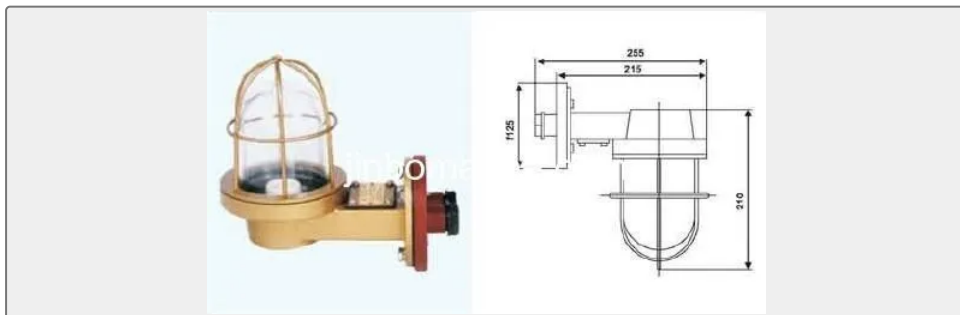

Weight / Size	Type Voltage Power Lamp Holder Weight(kg) Material Protection Class CCD1-2 220V 60W E27 1.7 Steel IP55 CCD1-2A 220V 60W E27 1.0 Plastic IP55 CCD2-1-2 220V 60W E27 2.05 Aluminum IP55 CCD3-2 24V 25W B15d 0.45 Plastic IP55 CCD3-3 24V 25W B15d 0.45 Plastic IP55 CCD4-1 220V 60W E27 2.3 Aluminum IP55 CCD4-1J 220V 60W E27 2.4 Aluminum IP55 CCD5-2 24V 25W B15d 0.75 Aluminum IP55 CCD6-2 220V 60W E27 1.05 Aluminum IP55 CCD7 220V 60W E27 1.8 Steel IP55 CCD9-2-2 220V 60W E27 1.75 Steel IP55 CCD9-3-2 220V 60W E27 2.05 Steel IP55 CCD9-5 220V 60W E27 2.5 Copper IP55 CCD9-5A 24V 25W B15d 2.5 Copper IP55 CCD9-6 220V 60W E27 4.45 Copper IP55 CCD9-6A 24V 25W B15d 4.45 Copper IP55 CCD10-1 220V 60W E27 1.75 Aluminum IP55 CCD10-2 220V 60W E27 1.0 Aluminum IP55 CCD11-A 220V 60W E27 3.5 Stainless steel IP55 CCD11-B 220V 60W E27 4.0 Stainless steel IP55 CCD12-1 220V 60W E27 1.05 Aluminum IP55 CCD12-2 220V 60W E27 0.9 Aluminum IP55 CCD15-2 220V 60W E27 1.9 Copper IP55	Certificate ABS, LR, BV, DNVGL, NK, KR, IRS, RMRS, CCS
Warranty	12 Months unless specified otherwise	Origin China

China Incandescent Light CCD9-6:

Type	Voltage	Power	Lamp Holder	Weight(kg)	Material	Protection Class 0.041486s