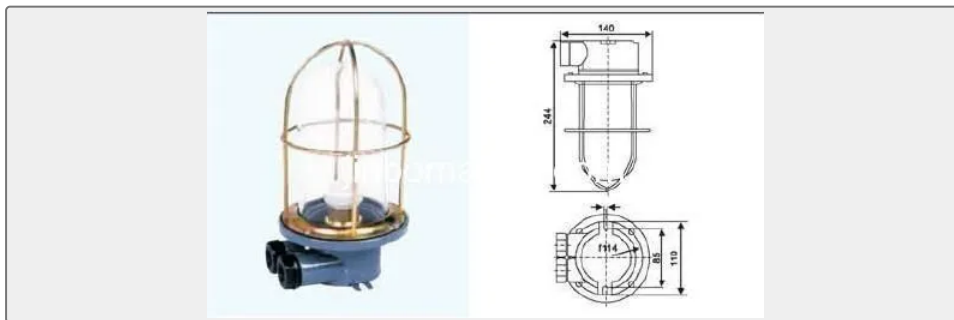

Weight / Size	Type Voltage Power Lamp Holder Weight(kg) Material Protection Class CCD1-2 220V 60W E27 1.7 Steel IP55 CCD1-2A 220V 60W E27 1.0 Plastic IP55 CCD2-1-2 220V 60W E27 2.05 Aluminum IP55 CCD3-2 24V 25W B15d 0.45 Plastic IP55 CCD3-3 24V 25W B15d 0.45 Plastic IP55 CCD4-1 220V 60W E27 2.3 Aluminum IP55 CCD4-1J 220V 60W E27 2.4 Aluminum IP55 CCD5-2 24V 25W B15d 0.75 Aluminum IP55 CCD6-2 220V 60W E27 1.05 Aluminum IP55 CCD7 220V 60W E27 1.8 Steel IP55 CCD9-2-2 220V 60W E27 1.75 Steel IP55 CCD9-3-2 220V 60W E27 2.05 Steel IP55 CCD9-5 220V 60W E27 2.5 Copper IP55 CCD9-5A 24V 25W B15d 2.5 Copper IP55 CCD9-6 220V 60W E27 4.45 Copper IP55 CCD9-6A 24V 25W B15d 4.45 Copper IP55 CCD10-1 220V 60W E27 1.75 Aluminum IP55 CCD10-2 220V 60W E27 1.0 Aluminum IP55 CCD11-A 220V 60W E27 3.5 Stainless steel IP55 CCD11-B 220V 60W E27 4.0 Stainless steel IP55 CCD12-1 220V 60W E27 1.05 Aluminum IP55 CCD12-2 220V 60W E27 0.9 Aluminum IP55 CCD15-2 220V 60W E27 1.9 Copper IP55	Certificate	ABS, LR, BV, DNVGL, NK, KR, IRS, RMRS, CCS
Warranty	12 Months unless specified otherwise	Origin	China

China Incandescent light CCD6-2:

Type	Voltage	Power	Lamp Holder	Weight(kg)	Material	Protection Class 0.037389s