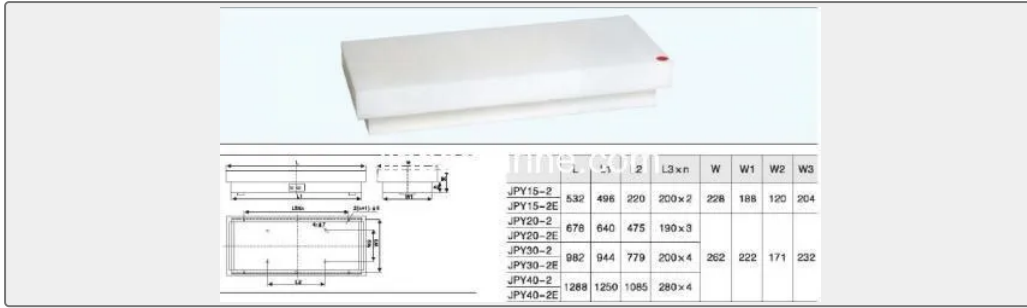

China JCY30-2E Fluorescent ceiling light:

Type	Power	Voltage	Power	Cable outside diameter	Protection Class	Weight	
JCY15-2	2x15W	110V/60HZ 220V/50HZ 220V/60HZ	0.85	G13	IP22	4.9kg	
JCY15-2E						4.91kg	
JCY20-2	2x20W					5.1kg	
JCY20-2E						G13	5.11kg
JCY30-2	2x30W			6.9kg			
JCY30-2E				6.91kg			
JCY40-2	2x40W			7.75kg			
JCY40-2E				G13		7.76kg