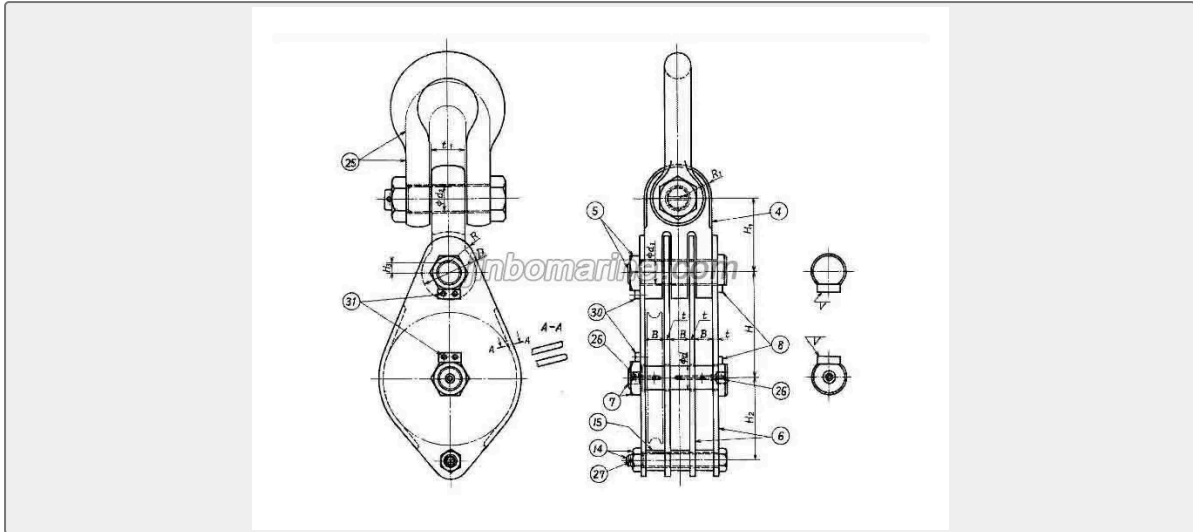

Tripple Sheave Bush Type