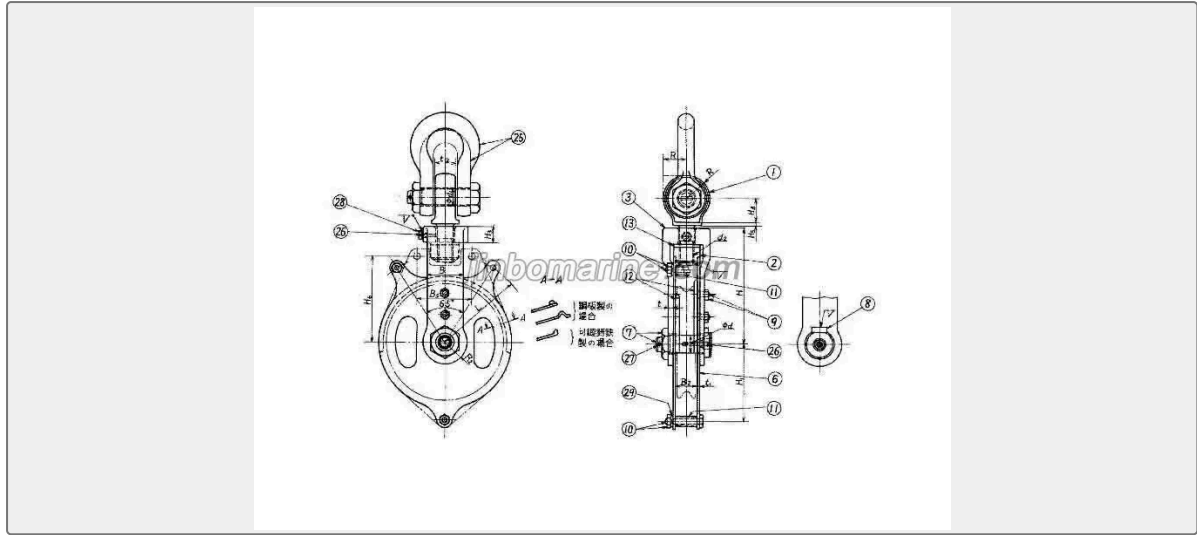

JIS STEEL CARGO BLOCK

JIS F 3421 Ship Cargo Block

Single Sheave, Bush Type Type SWL(Ton) PL(Ton) Shackle 220-1A 1.4 ...

ISO9001 Supplier

Class Certificate

Export Supply

Key Highlights

Category	JIS Steel Cargo Block
Standard	JIS
Material	Steel
Certificate	ABS, LR, BV, DNVGL, NK, KR, IRS, RMRS, CCS

We can supply according to your requirement, drawings, class certificate needs, and delivery schedule.

Technical Specifications

Category	JIS Steel Cargo Block	Model / SKU	JIS-F-3421-Ship-Cargo-Block
Standard	JIS	Material	Steel
Certificate	ABS, LR, BV, DNVGL, NK, KR, IRS, RMRS, CCS	Warranty	12 Months unless specified otherwise
Origin	China		

CONTENTS

- Single Sheave, Bush Type
- Double Sheave Bush Type
- Tripple Sheave Bush Type
- JIS F3421 Photos

Single Sheave, Bush Type

Type	SWL(Ton)	PL(Ton)	Shackle
220-1A	1.4	5.6	BB.SB22
220-1B	1.4	8.4	BB.SB26
240-1A	1.75	7	BB.SB26
240-1B	1.75	10.5	BB.SB30
280-1A	2.25	9	BB.SB30
280-1B	2.25	13.5	BB.SB34
340-1A	3.5	14	BB.SB34
340-1B	3.5	21	BB.SB42
410-1A	5	20	BB.SB40
410-1B	5	30	BB.SB50
430-1A	5.5	22	BB.SB42
430-1B	5.5	33	BB.SB55
460-1A	6	24	BB.SB44
460-1B	6	36	BB.SB55
480-1A	7	28	BB.SB48
480-1B	7	42	BB.SB60