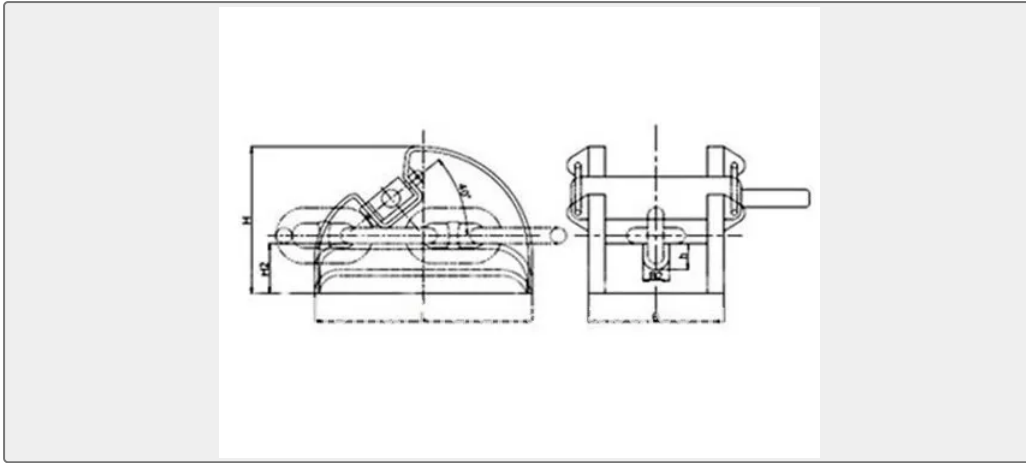

CONTENTS

■ China JIS F2015-1987 Cast Steel Bar Type Chain Stopper:

■ Size Chart:

0.036173s

China JIS F2015-1987 Cast Steel Bar Type Chain Stopper:

When the vessel mooring [chain stopper](#) transport the pull strength of anchor and chain to vessel, can reduce the working load protect the anchor windlass. When sailing it stand the anchor weight and inertial force.

Process: casting, forging, welding

Finish: anti-rust paint

Withstand 80% of Chain Cable's breaking load

Size Chart:

Chain Dia.(mm)	Dimensions(mm)						
	B	H	H2	L	h	B2	Weight(KG)
38-40	336	378	130	540	68	65	110
42-44	366	412	142	590	75	72	138
46-48	397	450	155	640	82	78	177
50-52	428	491	170	695	88	85	214
54-56	457	528	182	745	95	92	261
58-60	488	465	195	795	102	98	319
62-64	517	600	208	850	109	104	396
66-68	547	635	220	900	116	110	428
70-73	582	675	233	960	125	117	609
76-78	617	715	245	1020	133	123	740

Size 62mm to 78mm counter-weight shall be equipped.

0.036173s

The bar can be opened in right or left hand side.