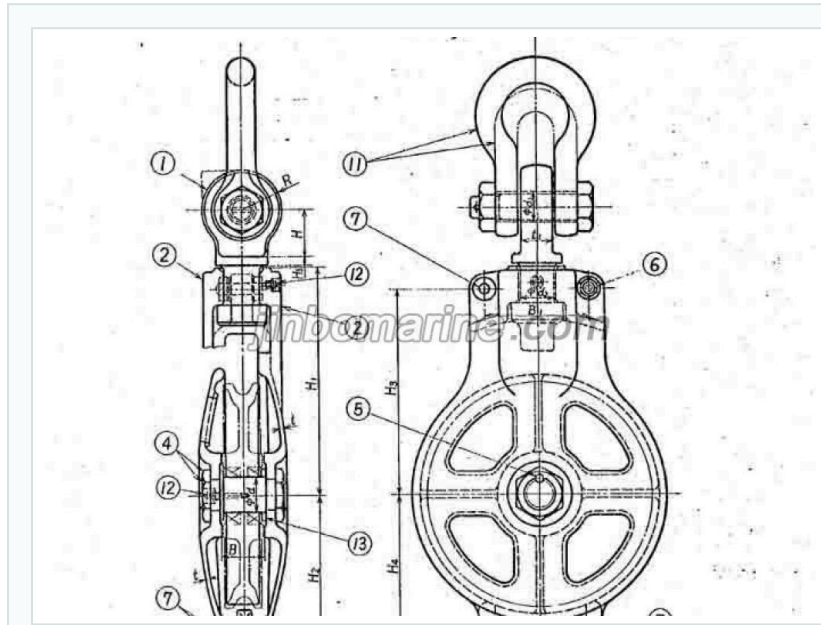

JIS STEEL CARGO BLOCK

JIS F3428 Steel Cargo Block

SINGLE SHEAVE, BEARING TYPE 340-1RB 3.5 21 BB.SB42 410-1RA 5 20 ...

- ISO9001 Supplier
- Class Certificate
- Export Supply

Key Highlights

Category	JIS Steel Cargo Block
Standard	JIS
Material	Steel
Certificate	ABS, LR, BV, DNVGL, NK, KR, IRS, RMRS, CCS

We can supply according to your requirement, drawings, class certificate needs, and delivery schedule.

Technical Specifications

Category	JIS Steel Cargo Block	Model / SKU	JIS-F3428-Steel-Cargo-Block
Standard	JIS	Material	Steel
Certificate	ABS, LR, BV, DNVGL, NK, KR, IRS, RMRS, CCS	Warranty	12 Months unless specified otherwise
Origin	China		

CONTENTS

- SINGLE SHEAVE, BEARING TYPE
- DOUBLE SHEAVE, BEARING TYPE

SINGLE SHEAVE, BEARING TYPE

340-1RB	3.5	21	BB.SB42
410-1RA	5	20	BB.SB40
410-1RB	5	30	BB.SB50
430-1RA	5.5	22	BB.SB42
430-1RB	5.5	33	BB.SB55
460-1RA	6	24	BB.SB44
460-1RB	6	36	BB.SB55
480-1RA	7	28	BB.SB48
480-1RB	7	42	BB.SB60

DOUBLE SHEAVE, BEARING TYPE

Type	SWL(Ton)	PL(Ton)	Shackle
340-2RA	13	26	BB.SB46

340-2RB	16	32	BB.SB55
410-2RA	19	38	BB.SB60
410-2RB	23	46	BB.SB65
430-2RA	21	42	BB.SB60
430-2RB	25	51	BB.SB65
460-2RA	23	46	BB.SB65
460-2RB	28	53	BB.SB70
480-2RA	28	53	BB.SB70
480-2RB	34	59	BB.SB75