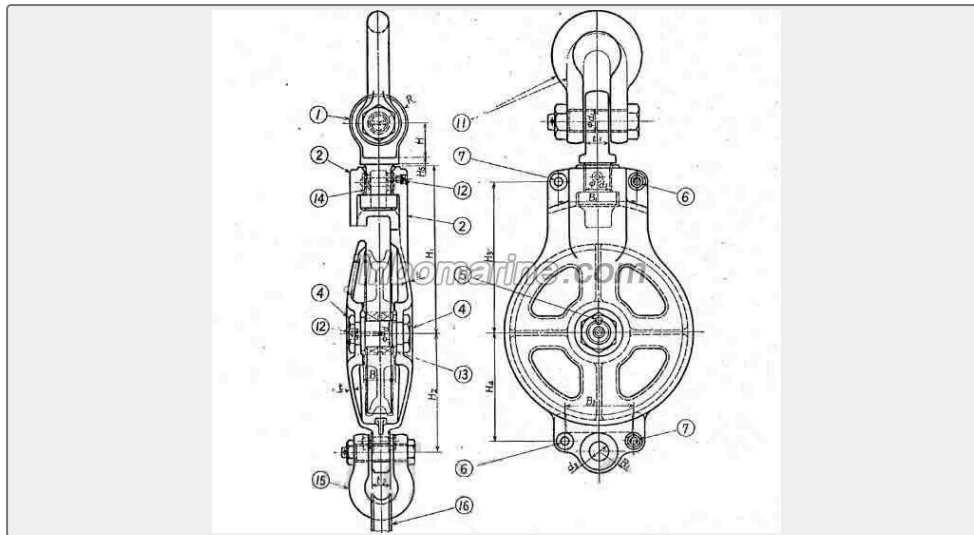

JIS STEEL CARGO BLOCK

JIS F3428 Steel Cargo Block

SINGLE SHEAVE, BEARING TYPE 340-1RB 3.5 21 BB.SB42 410-1RA 5 20 ...

- ISO9001 Supplier
- Class Certificate
- Export Supply

Key Highlights

Category	JIS Steel Cargo Block
Standard	JIS
Material	Steel
Certificate	ABS, LR, BV, DNVGL, NK, KR, IRS, RMRS, CCS

CONTENTS

- SINGLE SHEAVE, BEARING TYPE
- DOUBLE SHEAVE, BEARING TYPE

SINGLE SHEAVE, BEARING TYPE

340-1RB	3.5	21	BB.SB42
410-1RA	5	20	BB.SB40
410-1RB	5	30	BB.SB50
430-1RA	5.5	22	BB.SB42
430-1RB	5.5	33	BB.SB55
460-1RA	6	24	BB.SB44
460-1RB	6	36	BB.SB55
480-1RA	7	28	BB.SB48
480-1RB	7	42	BB.SB60