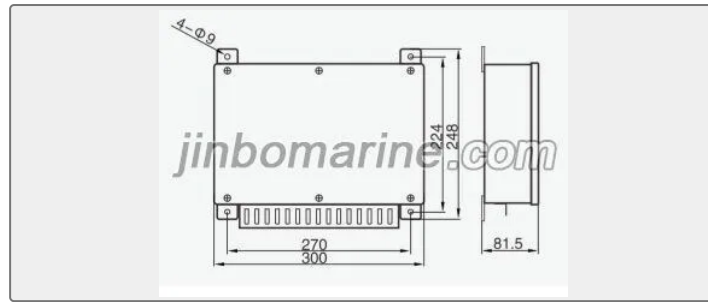

## JXTR11-10 Way/JXTR21-20 Way Fuse Box

ISO9001 Supplier

Class Certificate

Export Supply

JXTR11-10 Way/JXTR21-20 Way Fuse Box Every fuse capacity: 4A Capacity:10/20/way  
Color: Green gray ( RAL6034 ) IP class: IP22/IP44 Weight: 3.4/3.4Kg

### Key Highlights

Category	General Emergency Alarm System
Standard	EN
Weight / Size	IP22/IP44 Weight:
Certificate	ABS, LR, BV, DNVGL, NK, KR, IRS, RMRS, CCS

We can supply according to your requirement, drawings, class certificate needs, and delivery schedule.

### Technical Specifications

Category	General Emergency Alarm System	Model / SKU	JXTR11-10-Way-JXTR21-20-Way-Fuse-Box
Standard	EN	Weight / Size	IP22/IP44 Weight:
Certificate	ABS, LR, BV, DNVGL, NK, KR, IRS, RMRS, CCS	Warranty	12 Months unless specified otherwise
Origin	China		

### China JXTR11-10 Way/JXTR21-20 Way Fuse Box:

JXTR11-10 Way/JXTR21-20 Way Fuse Box

Every fuse capacity: 4A

Capacity:10/20/way

Color: Green gray ( RAL6034 )

IP class: IP22/IP44

Weight: 3.4/3.4Kg