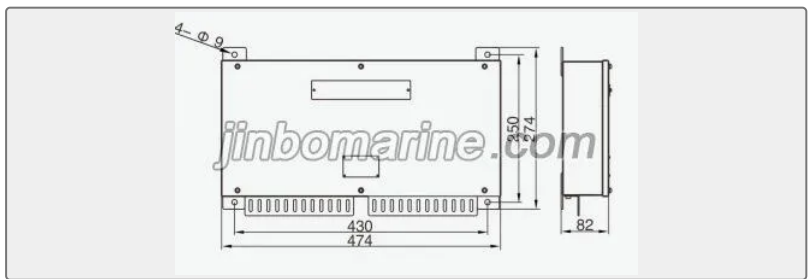

GENERAL EMERGENCY ALARM SYSTEM

JXTR31-30 Way Fuse Box

JXTR31-30 Way Fuse Box Every fuse capacity:4A Capacity: 30way Color: Green gray (RAL6034) IP class: IP22/IP44 Weight: 5.5Kg

ISO9001 Supplier

Class Certificate

Export Supply

Key Highlights

Category	General Emergency Alarm System
Standard	EN
Weight / Size	IP22/IP44 Weight:
Certificate	ABS, LR, BV, DNVGL, NK, KR, IRS, RMRS, CCS

We can supply according to your requirement, drawings, class certificate needs, and delivery schedule.

Technical Specifications

Category	General Emergency Alarm System	Model / SKU	JXTR31-30-Way-Fuse-Box
Standard	EN	Weight / Size	IP22/IP44 Weight:
Certificate	ABS, LR, BV, DNVGL, NK, KR, IRS, RMRS, CCS	Warranty	12 Months unless specified otherwise
Origin	China		

China JXTR31-30 Way Fuse Box:

JXTR31-30 Way Fuse Box

Every fuse capacity:4A

Capacity: 30way

Color: Green gray (RAL6034)

IP class: IP22/IP44

Weight: 5.5Kg