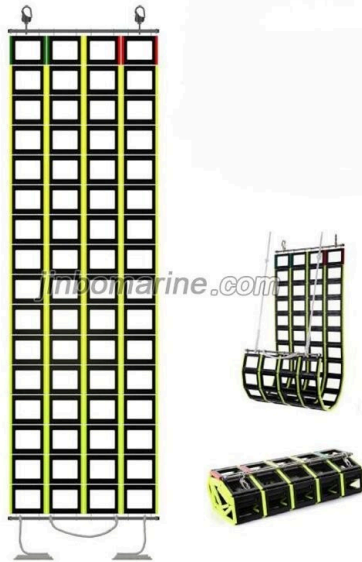

Jinbo Marine

Marine & Offshore Equipment Datasheet

PRODUCT DATASHEET

CONTACT

Jason's Lifesaving Hanging Net

Jason's Lifesaving Hanging Net is fixed on the deck or pathway normally, in order to use it in several seconds. It is easy to fold and store. When use it, not easy to transformation and get stuck...

ISO9001 Supplier

Class Certificate

Export Supply

Key Highlights

Category	Contact
Standard	DIN
Weight / Size	Working Range Width(mm) Length(mm) N.W.(kg) Dia(mm) G.W.kg Width(mm) 1JB...
Certificate	ABS, LR, BV, DNVGL, NK, KR, IRS, RMRS, CCS

We can supply according to your requirement, drawings, class certificate needs, and delivery schedule.