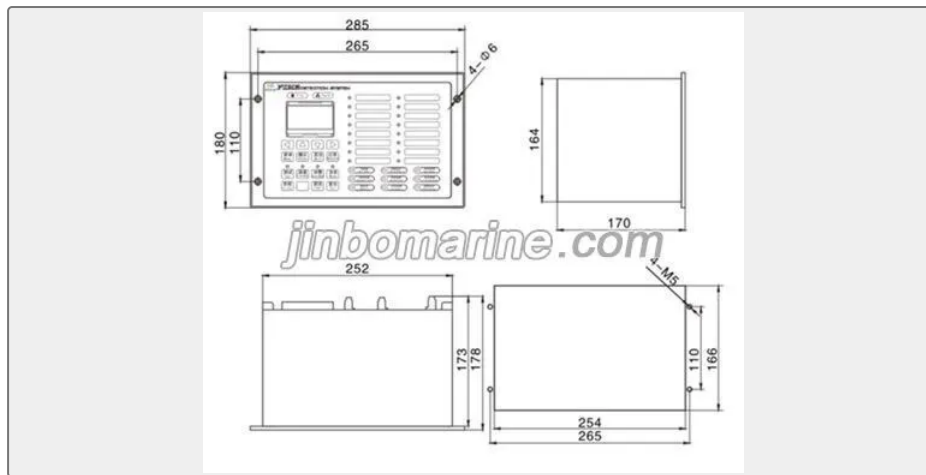

Purpose: For Small Fishing Boat

Installation: flush type

Main power: AC220V $\pm$ 10% , 50Hz/60Hz $\pm$ 5%

EM'CY power: DC24V -25% +30% Or AC220V $\pm$ 10%, 50Hz/60Hz $\pm$ 5%

Battery: DC24V -25% +30%

Max.loop: 16

Max. loop distance: 1200m

IP grade: IP20