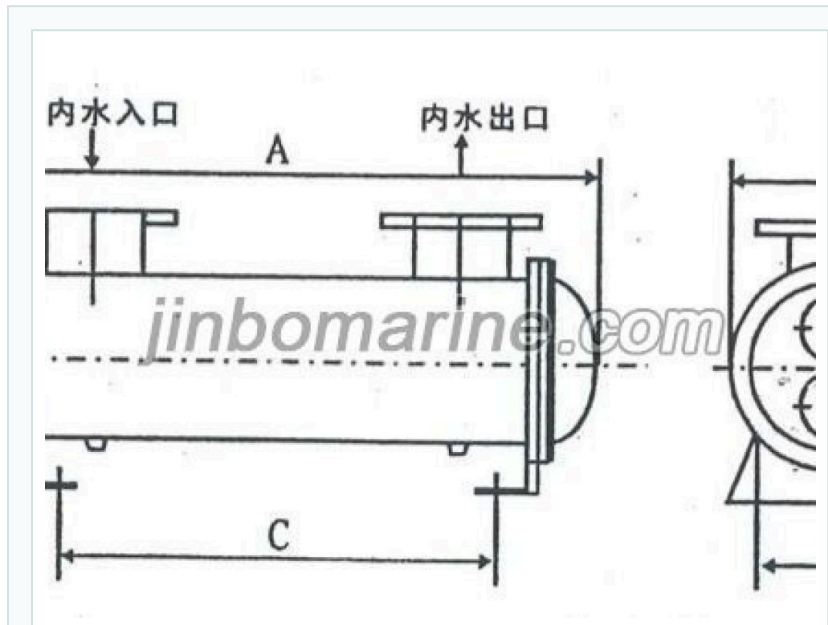

Jinbo Marine

Marine & Offshore Equipment Datasheet

PRODUCT DATASHEET

HEAT EXCHANGER

K800 Heat Exchanger

K800 Heat Exchanger used for Diesel engine of 600hp-800hp. Type A(mm) B(mm) C(mm) D(mm) E(mm) ...

ISO9001 Supplier

Class Certificate

Export Supply