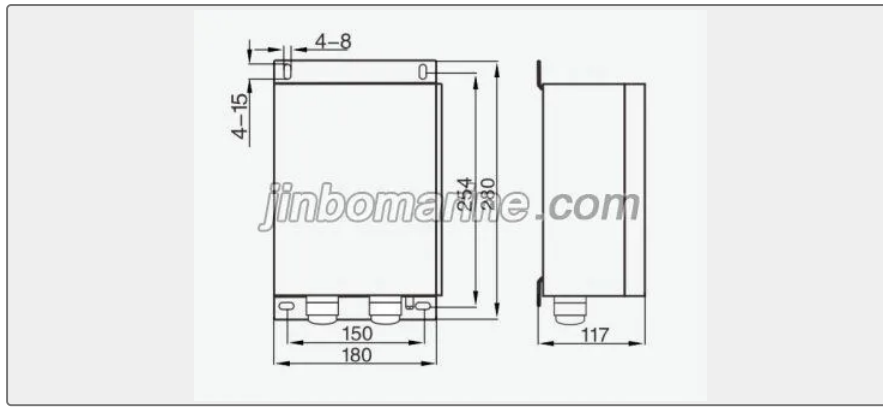

Jinbo Marine

Marine & Offshore Equipment Datasheet

PRODUCT DATASHEET

CKY MARINE PUBLIC ADDRESS SYSTEM

KC-1F MIC At Port And Starboard

KC-1F MIC At Port And Starboard Color: Sea gray (B05) IP class:IP56 Weight:3.6Kg
 Stuffing box cable entrance hole size:1-Φ18mm

ISO9001 Supplier

Class Certificate

Export Supply

Key Highlights

Category	CKY Marine Public Address System
Standard	EN
Weight / Size	Sea gray (B05) IP class:IP56 Weight:3.6Kg Stuffing box cable entrance hol...
Certificate	ABS, LR, BV, DNVGL, NK, KR, IRS, RMRS, CCS

We can supply according to your requirement, drawings, class certificate needs, and delivery schedule.

Technical Specifications

Category	CKY Marine Public Address System	Model / SKU	KC-1F-MIC-At-Port-And-Starboard
Standard	EN	Weight / Size	Sea gray (B05) IP class:IP56 Weight:3.6Kg Stuffing box cable entrance hole size:1-Φ18mm
Certificate	ABS, LR, BV, DNVGL, NK, KR, IRS, RMRS, CCS	Warranty	12 Months unless specified otherwise
Origin	China		

China KC-1F MIC At Port And Starboard:

KC-1F MIC At Port And Starboard

Color: Sea gray (B05)

IP class:IP56

Weight:3.6Kg

Stuffing box cable entrance hole size:1- Φ 18mm