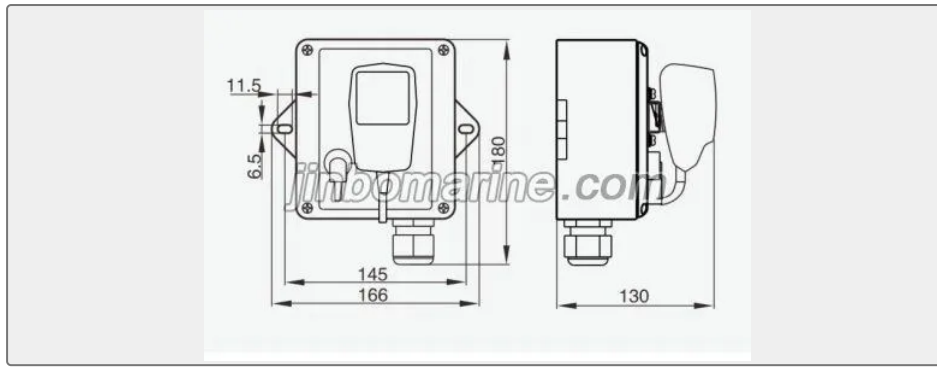

Jinbo Marine

Marine & Offshore Equipment Datasheet

PRODUCT DATASHEET

CKY MARINE PUBLIC ADDRESS SYSTEM

KC-1G MIC At Port And Starboard

KC-1G MIC At Port And Starboard Color: Sea gray (B05) IP class: IP44 Weight:0.8Kg
tuffing box cable entrance hole size:1-Φ14mm; Cord length:5m/10m/15m

ISO9001 Supplier

Class Certificate

Export Supply

Key Highlights

Category	CKY Marine Public Address System
Standard	EN
Weight / Size	IP44 Weight:0.8Kg tuffing box cable entrance hole size:1-Φ14mm;
Certificate	ABS, LR, BV, DNVGL, NK, KR, IRS, RMRS, CCS

We can supply according to your requirement, drawings, class certificate needs, and delivery schedule.

Technical Specifications

Category	CKY Marine Public Address System	Model / SKU	KC-1G-MIC-At-Port-And-Starboard
Standard	EN	Weight / Size	IP44 Weight:0.8Kg tuffing box cable entrance hole size:1-Φ14mm;
Certificate	ABS, LR, BV, DNVGL, NK, KR, IRS, RMRS, CCS	Warranty	12 Months unless specified otherwise
Origin	China		

China KC-1G MIC At Port And Starboard:

KC-1G MIC At Port And Starboard

Color: Sea gray (B05)

IP class: IP44

Weight:0.8Kg

tuffing box cable entrance hole size:1- Φ 14mm;

Cord length:5m/10m/15m