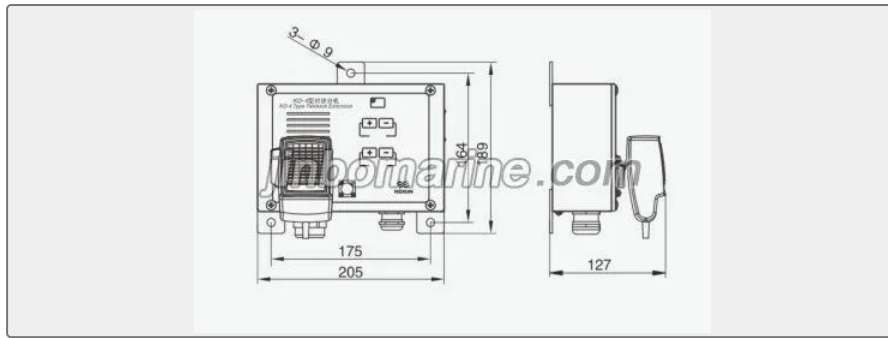

Nonlinear distortion: $\leq 10\%$

Operating voltage: DC24V -25% +30%

Color: Black (RAL9005)

IP class: IP44

Weight: 2.0Kg

Power: 5W

Stuffing box cable entrance hole size: 1- $\Phi 14$ mm; 1- $\Phi 18$ mm