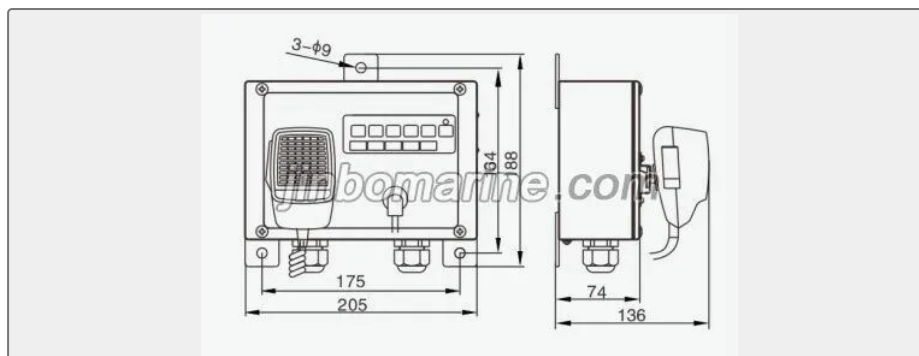

KG-1YB Explosion Proof PA Remote Control Box Color: Black (RAL9005) IP class:IP44
Weight:1.9Kg Power:1W Explosion-proof class:Ex ib II C T4/T6 Gb Stuffing box cable entran...

Key Highlights

Category	CKY Marine Public Address System
Standard	GB
Weight / Size	KG-1YB Explosion Proof PA Remote Control Box Color:
Certificate	ABS, LR, BV, DNVGL, NK, KR, IRS, RMRS, CCS

We can supply according to your requirement, drawings, class certificate needs, and delivery schedule.

Technical Specifications

Category	CKY Marine Public Address System	Model / SKU	KG-1YB-Explosion-Proof-PA-Remote-Control-Box
Standard	GB	Weight / Size	KG-1YB Explosion Proof PA Remote Control Box Color:
Certificate	ABS, LR, BV, DNVGL, NK, KR, IRS, RMRS, CCS	Warranty	12 Months unless specified otherwise
Origin	China		

China KG-1YB Explosion Proof PA Remote Control Box:

KG-1YB Explosion Proof PA Remote Control Box

Color: Black (RAL9005)

IP class:IP44

Weight:1.9Kg

Power:1W

Explosion-proof class:Ex ib II C T4/T6 Gb

Stuffing box cable entrance hole size:2- Φ 14mm;