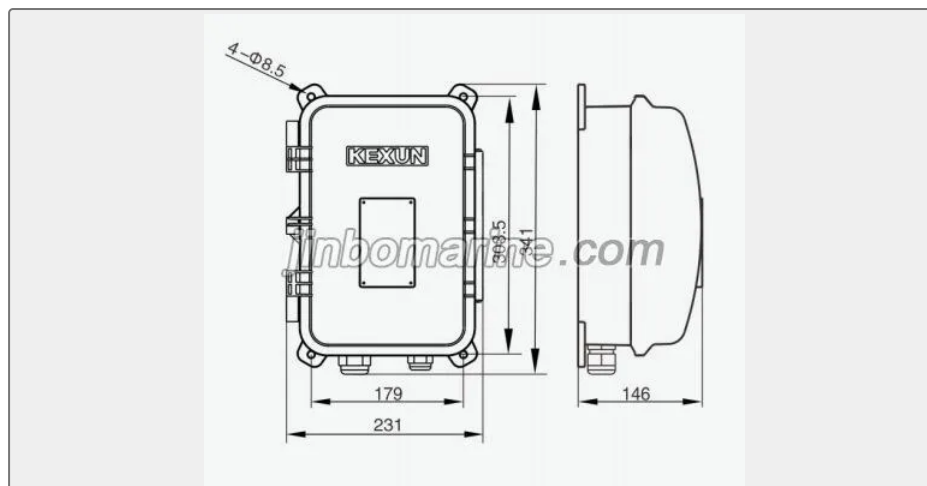

Jinbo Marine

Marine & Offshore Equipment Datasheet

PRODUCT DATASHEET

CKY MARINE PUBLIC ADDRESS SYSTEM

KG-1YF PA Remote Control Box

KG-1YF PA Remote Control Box Color: Sea gray (B05) IP class: IP56 Weight:2.1Kg
Power:1W Stuffing box cable entrance hole size:1-14mm;1-Φ18mm stainless steel box is ...

ISO9001 Supplier

Class Certificate

Export Supply

Key Highlights

| | |
|----------------------|---|
| Category | CKY Marine Public Address System |
| Standard | EN |
| Material | IP56 Weight:2.1Kg Power:1W Stuffing box cable entrance hole size:1-14mm;... |
| Weight / Size | KG-1YF PA Remote Control Box Color: |
| Certificate | ABS, LR, BV, DNVGL, NK, KR, IRS, RMRS, CCS |

We can supply according to your requirement, drawings, class certificate needs, and delivery schedule.

Technical Specifications

| | | | |
|----------------------|--------------------------------------|--------------------|---|
| Category | CKY Marine Public Address System | Model / SKU | KG-1YF-PA-Remote-Control-Box |
| Standard | EN | Material | IP56 Weight:2.1Kg Power:1W Stuffing box cable entrance hole size:1-14mm;1-Φ18mm stainless steel box is optional (FSX-2N)) |
| Weight / Size | KG-1YF PA Remote Control Box Color: | Certificate | ABS, LR, BV, DNVGL, NK, KR, IRS, RMRS, CCS |
| Warranty | 12 Months unless specified otherwise | Origin | China |

China KG-1YF PA Remote Control Box:

KG-1YF PA Remote Control Box

Color: Sea gray (B05)

IP class: IP56

Weight:2.1Kg

Power:1W

Stuffing box cable entrance hole size:1-14mm;1-Φ18mm

stainless steel box is optional FSX-2N))