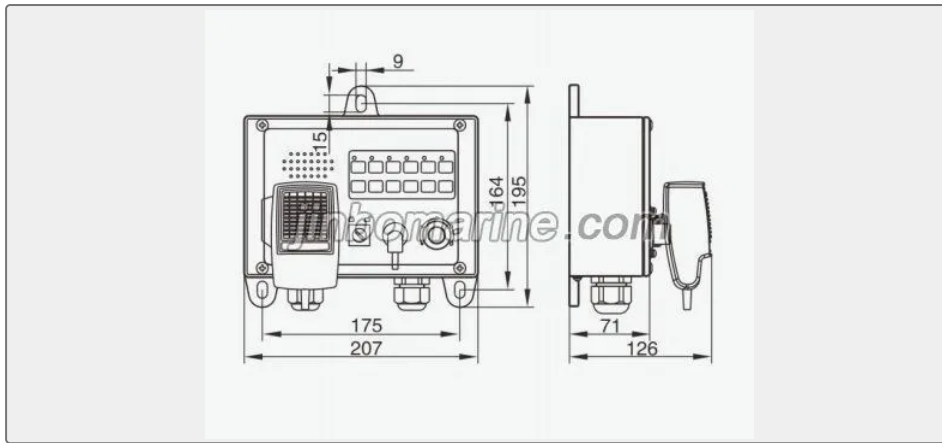

Jinbo Marine

Marine & Offshore Equipment Datasheet

PRODUCT DATASHEET

CKY MARINE PUBLIC ADDRESS SYSTEM

KG-1YG PA Remote Control Box

KG-1YG PA Remote Control Box Color: black (RAL9005) IP class: IP44 Weight: 0.9Kg
Power:1W Stuffing box cable entrancehole size:1-Φ14mm , 1-Φ18mm

We can supply according to your requirement, drawings, class certificate needs, and delivery schedule.

Technical Specifications

| | | | |
|-------------|--|---------------|--------------------------------------|
| Category | CKY Marine Public Address System | Model / SKU | KG-1YG-PA-Remote-Control-Box |
| Standard | EN | Weight / Size | KG-1YG PA Remote Control Box Color: |
| Certificate | ABS, LR, BV, DNVGL, NK, KR, IRS, RMRS, CCS | Warranty | 12 Months unless specified otherwise |
| Origin | China | | |

China KG-1YG PA Remote Control Box:

KG-1YG PA Remote Control Box

Color: black (RAL9005)

IP class: IP44

Weight: 0.9Kg

Power:1W

Stuffing box cable entrancehole size:1- Φ 14mm , 1- Φ 18mm