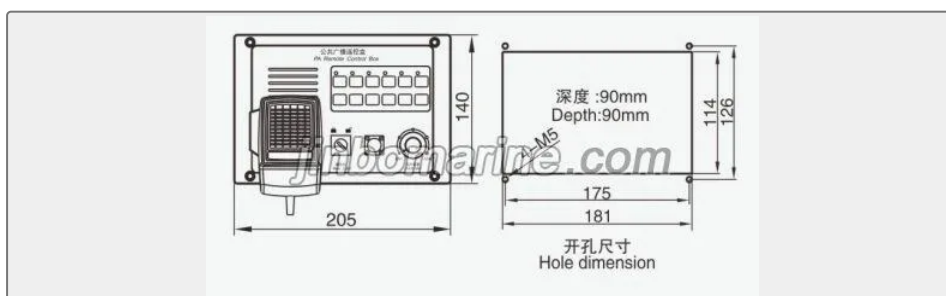

China KG-1YQ PA Remote Control Box:

KG-1YQ PA Remote Control Box

Color: black (RAL 9005)