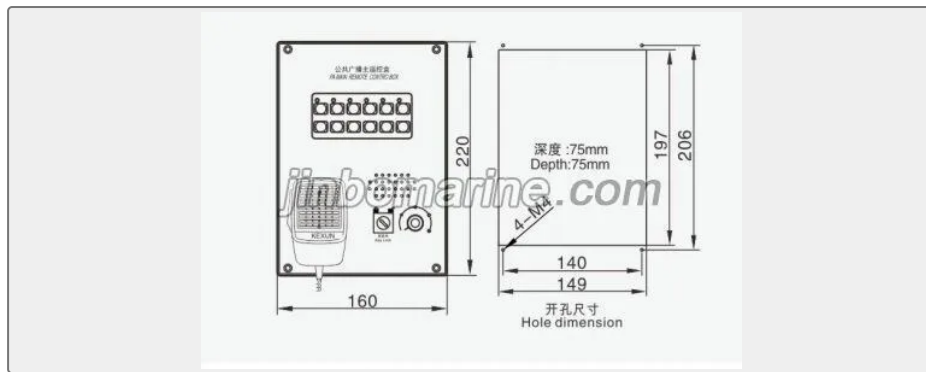

KG-1YZQ PA Main Remote Control Box (Flush Type) Color: black (RAL9005) IP class:IP20
Weight:1.1Kg Power:1W

Key Highlights

Category	CKY Marine Public Address System
Weight / Size	KG-1YZQ PA Main Remote Control Box (Flush Type) Color:
Certificate	ABS, LR, BV, DNVGL, NK, KR, IRS, RMRS, CCS

We can supply according to your requirement, drawings, class certificate needs, and delivery schedule.

Technical Specifications

Category	CKY Marine Public Address System	Model / SKU	KG-1YZQ-PA-Main-Remote-Control-Box-Flush-Type
Weight / Size	KG-1YZQ PA Main Remote Control Box (Flush Type) Color:	Certificate	ABS, LR, BV, DNVGL, NK, KR, IRS, RMRS, CCS
Warranty	12 Months unless specified otherwise	Origin	China

China KG-1YZQ PA Main Remote Control Box (Flush Type):

KG-1YZQ PA Main Remote Control Box (Flush Type)

Color: black (RAL9005)

IP class:IP20

Weight:1.1Kg

Power:1W