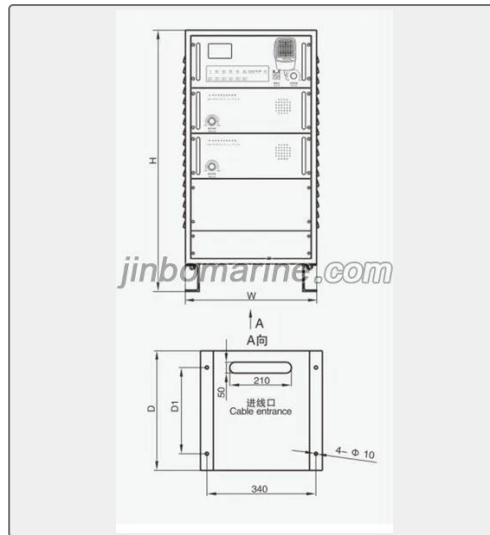

Nonlinear distortion: $\leq 7\%$

Signal to noise ratio: $\geq 46\text{dB}$

Play frequency response: $150\text{Hz} \sim 5\text{kHz}; \pm 2\text{dB}$

Output power: $2 \times 100\text{W} / 2 \times 200\text{W} / 2 \times 300\text{W}$

Receiving frequency range: $\text{FM}87 \sim 108\text{MHz}$

Sensitivity: $\text{FM} \leq 20\mu\text{V}$

Main power: two lines $\text{AC}220\text{V} \pm 10\%$

Emergency power: two lines $\text{DC}24\text{V} -25\% +30\%$

Color: Light gray (RAL7035)

IP class: IP20

Weight: 56/75Kg

Power: $400\text{W} / 800\text{W} / 1200\text{W}$

Mounting size

Output power	H	W	D	D1
2x100W	760	380	325	220
2x200W	760	380	325	220
2x300W	760	380	375	270