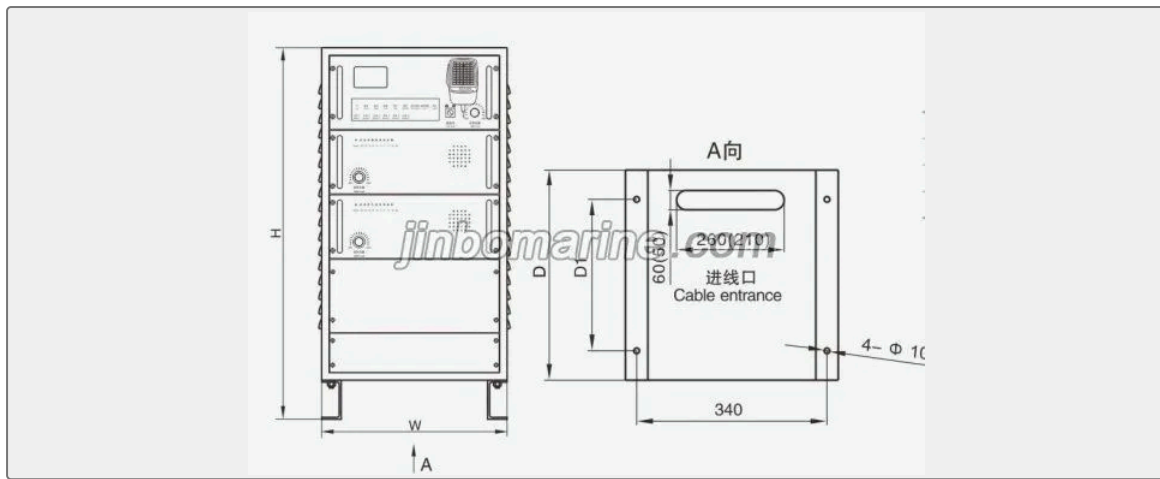

# KG-4T Public Address System Host

KG-4T Public Address System Host Mounting size &nbsp;Output power &nbsp;H W D D1 ...

ISO9001 Supplier

Class Certificate

Export Supply

**Key Highlights**

|                      |   |
|----------------------|---|
| <b>Category</b>      | CKY Marine Public Address System  |
| <b>Weight / Size</b> | KG-4T Public Address System Host Mounting size Output power H W D D1 2... |
| <b>Certificate</b>   | ABS, LR, BV, DNVGL, NK, KR, IRS, RMRS, CCS                                |

We can supply according to your requirement, drawings, class certificate needs, and delivery schedule.

| Technical Specifications |  |                    |  |
|--------------------------|--|--------------------|--|
| <b>Category</b>          | CKY Marine Public Address System   | <b>Model / SKU</b> | KG-4T-Public-Address-System-Host           |
| <b>Weight / Size</b>     | KG-4T Public Address System Host Mounting size Output power<br>H W D D1 2x100W 760 380 325<br>220 2x200W 760 380 325 220<br>2x300W 760 380 375 270 | <b>Certificate</b> | ABS, LR, BV, DNVGL, NK, KR, IRS, RMRS, CCS |
| <b>Warranty</b>          | 12 Months unless specified otherwise   | <b>Origin</b>      | China                                      |

### Mounting size

| Output power | H   | W   | D   | D1  |
|--------------|-----|-----|-----|-----|
| 2x100W       | 760 | 380 | 325 | 220 |
| 2x200W       | 760 | 380 | 325 | 220 |
| 2x300W       | 760 | 380 | 375 | 270 |