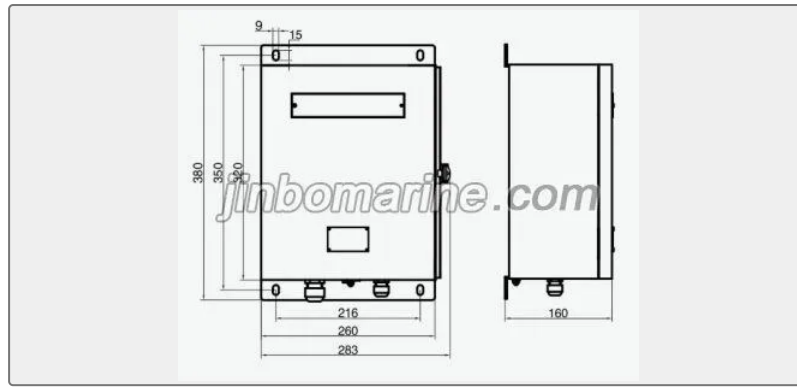

KG-4YF PA remote control box (Weatherproof) Color: Sea gray (B05) IP class:IP56
 Weight:5.7Kg Power:2W Stuffing box cable entrance hole size:1-14Φmm,1-18Φmm

Key Highlights

Category	CKY Marine Public Address System
Standard	EN
Weight / Size	KG-4YF PA remote control box (Weatherproof) Color:
Certificate	ABS, LR, BV, DNVGL, NK, KR, IRS, RMRS, CCS

We can supply according to your requirement, drawings, class certificate needs, and delivery schedule.

Technical Specifications

Category	CKY Marine Public Address System	Model / SKU	KG-4YF-PA-remote-control-box-Weatherproof
Standard	EN	Weight / Size	KG-4YF PA remote control box (Weatherproof) Color:
Certificate	ABS, LR, BV, DNVGL, NK, KR, IRS, RMRS, CCS	Warranty	12 Months unless specified otherwise
Origin	China		

China KG-4YF PA remote control box (Weatherproof):

KG-4YF PA remote control box (Weatherproof)

Color: Sea gray (B05)

IP class:IP56

Weight:5.7Kg

Power:2W

Stuffing box cable entrance hole size:1-14Φmm,1-18Φmm