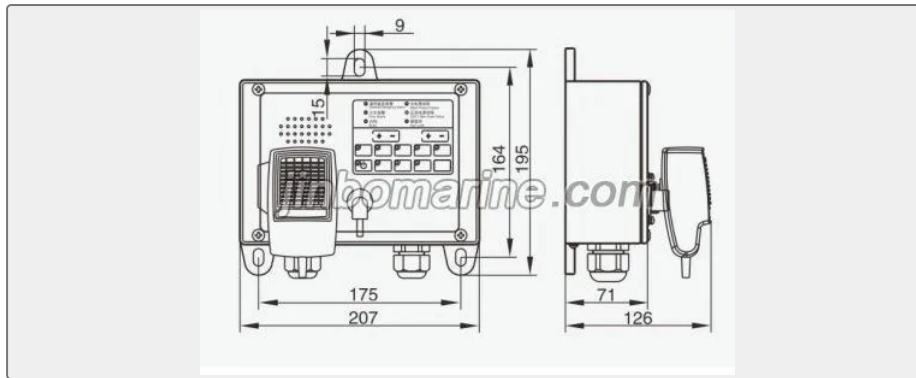

KG-4YG PA Remote Control Box(Wall Mount) Color: black (RAL9005) IP class:IP44
Weight:1.0Kg Power:2W Stuffing box cable entrance hole size:1-14Φmm,1-18Φmm

Key Highlights

Category	CKY Marine Public Address System
Standard	EN
Weight / Size	KG-4YG PA Remote Control Box(Wall Mount) Color:
Certificate	ABS, LR, BV, DNVGL, NK, KR, IRS, RMRS, CCS

We can supply according to your requirement, drawings, class certificate needs, and delivery schedule.

Technical Specifications

Category	CKY Marine Public Address System	Model / SKU	KG-4YG-PA-Remote-Control-Box-Wall-Mount
Standard	EN	Weight / Size	KG-4YG PA Remote Control Box(Wall Mount) Color:
Certificate	ABS, LR, BV, DNVGL, NK, KR, IRS, RMRS, CCS	Warranty	12 Months unless specified otherwise
Origin	China		

China KG-4YG PA Remote Control Box(Wall Mount):

KG-4YG PA Remote Control Box(Wall Mount)

Color: black (RAL9005)

IP class:IP44

Weight:1.0Kg

Power:2W

Stuffing box cable entrance hole size:1-14 Φ mm,1-18 Φ mm