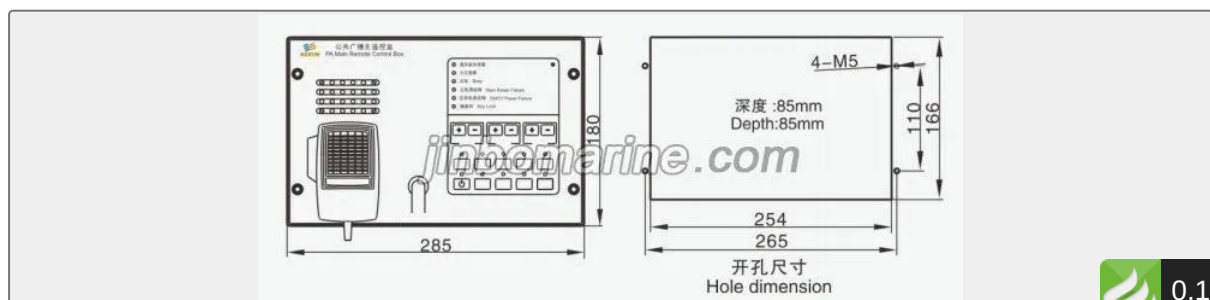

KG-4ZYQ PA Main Remote Control Box (Flush Type) Color: black (RAL9005) IPclass:IP20
Weight:2.2Kg Power:2W

Key Highlights

Category	CKY Marine Public Address System
Weight / Size	KG-4ZYQ PA Main Remote Control Box (Flush Type) Color:
Certificate	ABS, LR, BV, DNVGL, NK, KR, IRS, RMRS, CCS

We can supply according to your requirement, drawings, class certificate needs, and delivery schedule.

Technical Specifications

Category	CKY Marine Public Address System	Model / SKU	KG-4ZYQ-PA-Main-Remote-Control-Box-Flush-Type
Weight / Size	KG-4ZYQ PA Main Remote Control Box (Flush Type) Color:	Certificate	ABS, LR, BV, DNVGL, NK, KR, IRS, RMRS, CCS
Warranty	12 Months unless specified otherwise	Origin	China

China KG-4ZYQ PA Main Remote Control Box (Flush Type):

KG-4ZYQ PA Main Remote Control Box (Flush Type)

 0.113976s

Color: black (RAL9005)

IPclass:IP20

Weight:2.2Kg

Power:2W