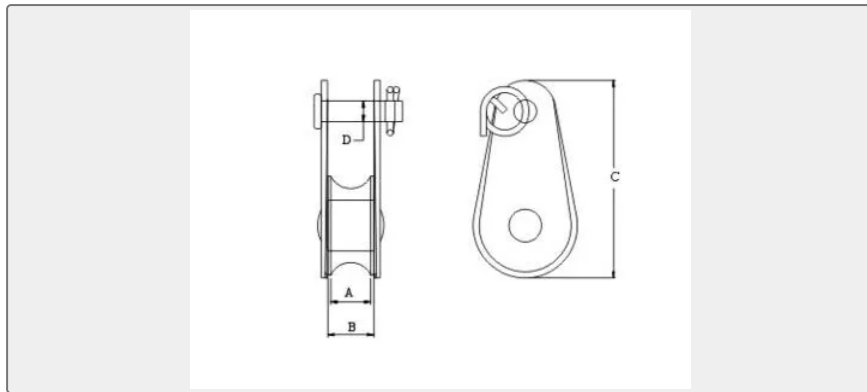

# Light Pully Block- Type C (Removable Pin Rivet) Brass Sheave

A mm B mm C mm D mm 6.5 7.5 32 3.35

ISO9001 Supplier

Class Certificate

Export Supply

### Technical Specifications

Category	Rope Thimbles	Model / SKU	LIGHT-PULLEY-BLOCK-TYPE-C-REMOVABLE-PIN-RIVET-BRASS-SHEAVE
Material	Stainless steel	Certificate	ABS, LR, BV, DNVGL, NK, KR, IRS, RMRS, CCS
Warranty	12 Months unless specified otherwise	Origin	China

**China Light Pully Block- Type C (Removable Pin Rivet) Brass Sheave:**

A mm	B mm	C mm	D mm
6.5	7.5	32	3.35